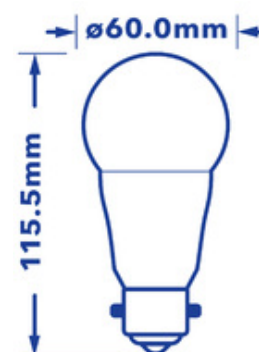

Verbatim LED Classic A B22 9W 2700K Warm White 810 LM

- B22 Socket
- 220 - 240 V Voltage
- 20,000 hours Lifetime
- 85% Energy Saving
- Luminous Flux: 810
- Equivalent to 60W incandescent bulb

Product Number	52612
General Data	
Lamp Socket	B22
Electric Data	
Wattage (W)	9
Wattage Equivalent (W)	60
Voltage (V)	220 - 240 V
Dimmable	no
Power Factor	0.90
Operating Frequency (Hz)	50-60
Geometric Data	
Length (mm)	115.5
Diameter (in mm)	60
Weight (g)	76
Photometric Data	
Luminous Flux (lm)	810
CRI	≥ 80
CCT (K)	2700
Beam Angle (°)	220
Luminous Efficacy (lm/W)	90
Lifetime (hrs)	20,000
Switching Cycle	100,000

Pack Dimensions(HxWxL)

178 x 118 x 61 (mm)

MOQ

4

Carton Dimensions (HxWxL)

195 x 144 x 253 (mm)

Cartons/Pallet

80