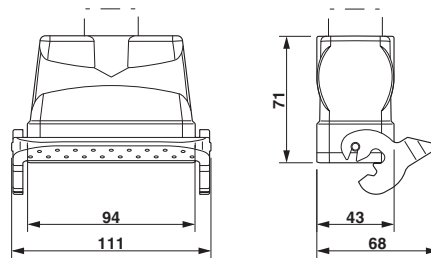

Housing - HC-B 16-KML-N-O1PG21 - 1460198

Dimensioned drawing

Dimensional drawing

Phoenix Contact 2015 © - all rights reserved
<http://www.phoenixcontact.com>