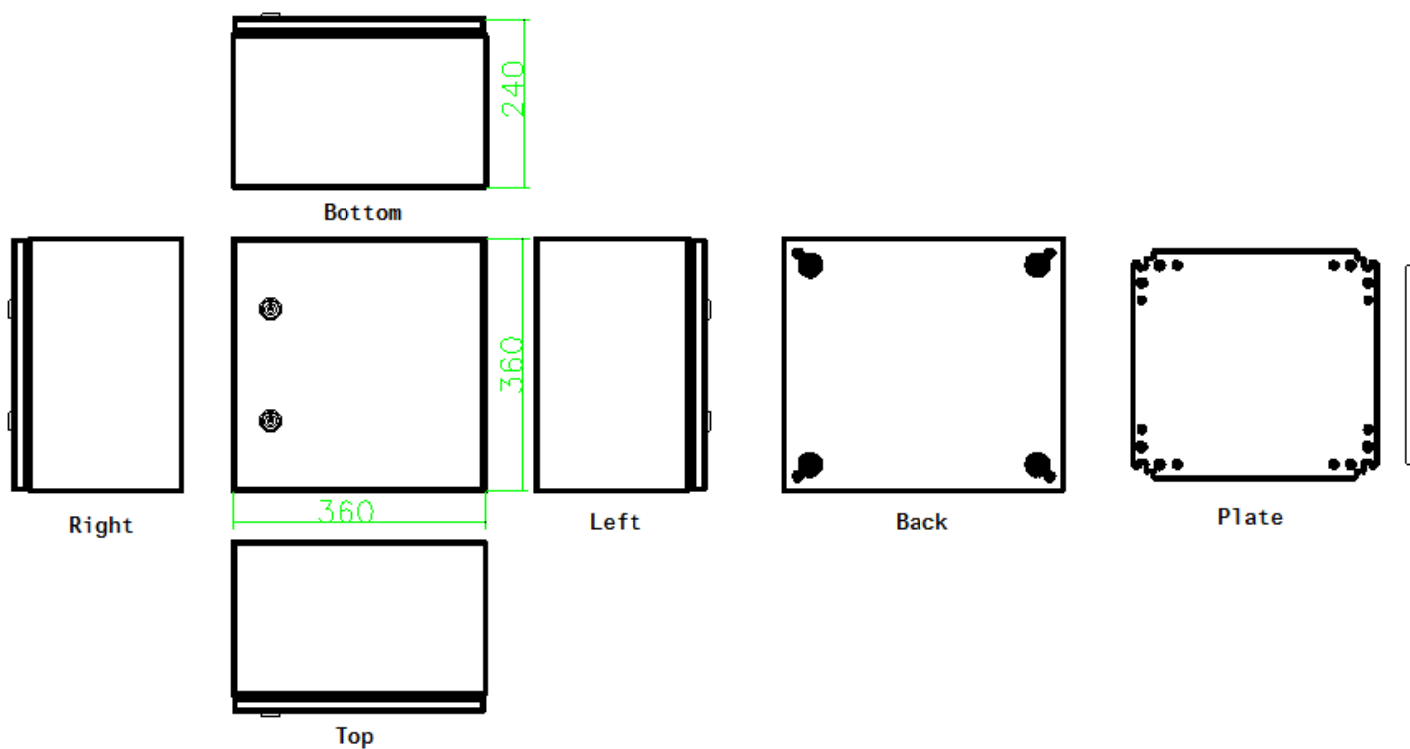

Product Datasheet

ENGLISH

S.S. Wall Box with Brackets/Chassis Plates

Drawings:

ENGLISH

Package Contain:

1 x Enclosure

1 x Chassis Plate

1 x Lock

1 x Fixing accessories

Product Specification:

Material: AISI304

Door Lock Type: Single Lock System

Door Type: Plain

Dimensions: 360 x360 x 240mm

External Height: 360 mm

External Width: 360 mm

Thickness: 1.2mm for enclosure & door

Chassis Plate: Zinc coated steel 1.5mm

Fixing Kit: Yes

Gland Plate: Yes

IP Rating: IP66

Against mechanical impacts: IK10