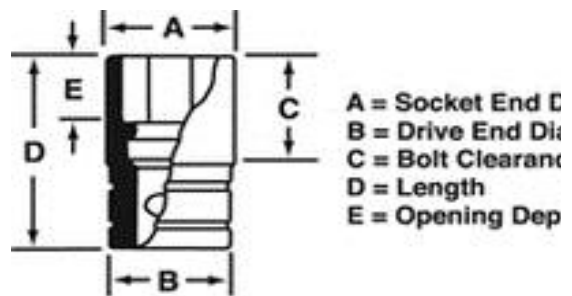

SWM271 DATA SHEET

Square Drive:	1/2"
Size(mm):	27
Type:	Shallow
Style:	12-points
Finish:	Nickel Chrome
A(mm):	36.5
B(mm):	34.9
C(mm):	25.4
D(mm):	42.8
E(mm):	17.4

3ia.
a.
ce Depth
ith