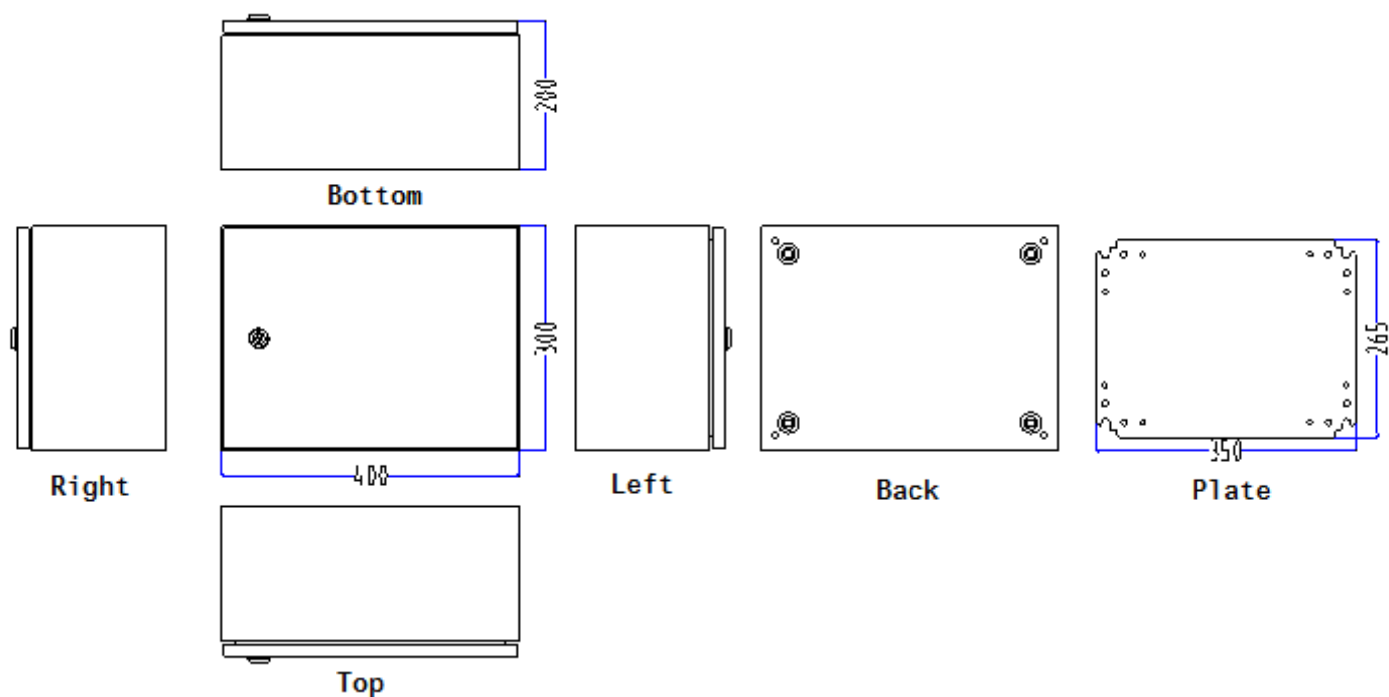

Product Datasheet

ENGLISH

S.S. Wall Box with Brackets/Chassis Plates

Drawings:

ENGLISH

Package Contain:

1 x Enclosure

1 x Chassis Plate

1 x Lock

1 x Fixing accessories

Product Specification:

Material: AISI304

Door Lock Type: Single Lock System

Door Type: Plain

Dimensions: 300 x400 x 200mm

External Height: 300 mm

External Width: 400 mm

Thickness: 1.2mm for enclosure & door

Chassis Plate: Zinc coated steel 1.5mm

Fixing Kit: Yes

Gland Plate: Yes

IP Rating: IP66

Against mechanical impacts: IK10