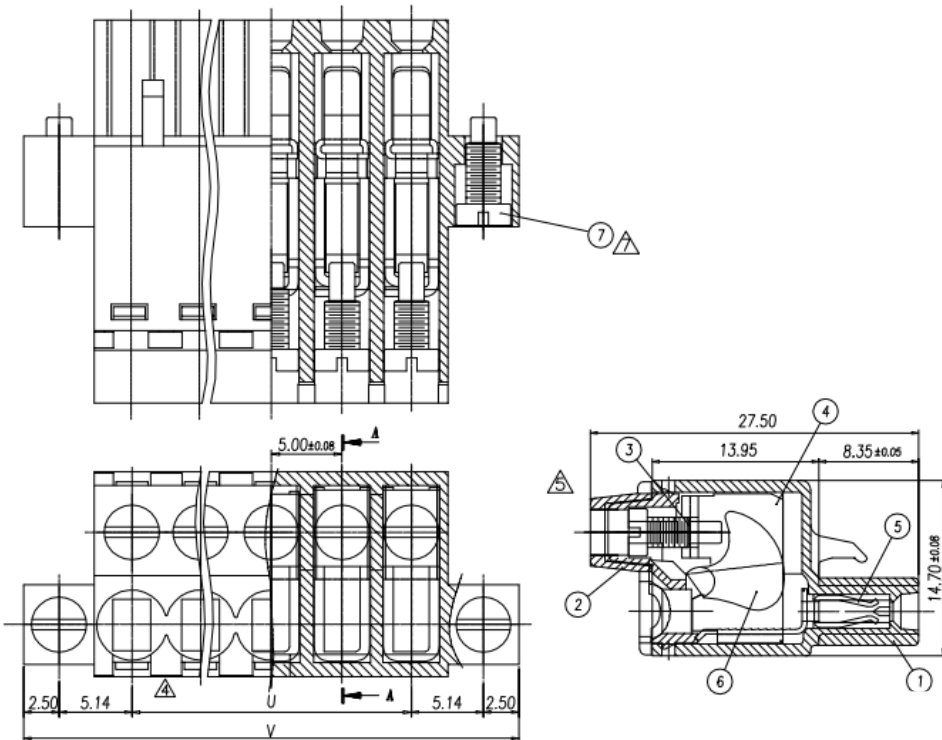

## New 5.0mm Plug Straight with Flanges 15A

RS Stock 874-4830

### Dimensions: (mm)

ENGLISH

## Specifications

- Rating: 300 14A
- Pitch: 5.00mm
- Insulation Withstands Voltage: AC 2000V / Min
- Insulation Resistance: 1000M  $\Omega$  or more at DC500V
- Using temperature range: -40°C~ + 105°C
- Screw Torque Value: 5kgf-cm
- Suitable Electric Wire: 24~12 AWG

## Material

- Housing: Green
- End Cover: Green
- Screw: M2.5 Zn Plated
- Wire Cage: Zn Plated
- Clamp: Tin Plated
- Cam: Zn Plated
- Screw: M2.5 Zn Plated