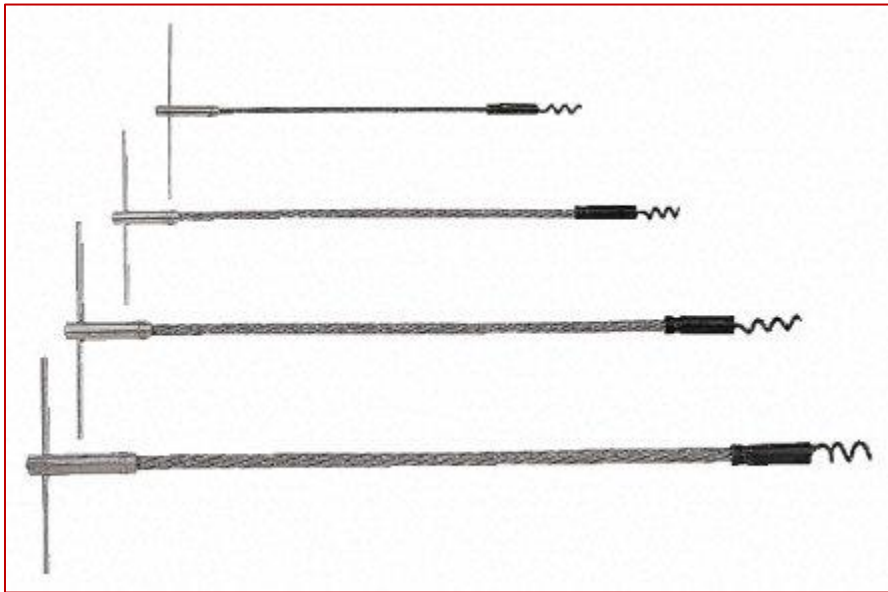

Professionally approved products.

Datasheet

Cable Cutter For Use With Gland Packing

RS Stock number [2820991](#)

Description

Highly efficient and widely used extraction tool, with long flexible shank to gain access to glands in difficult positions.

The corkscrew tips are designed to embed firmly in all types of length-form packing, including badly worn and hardened products. A T-handle provides good grip for both screw action and the efficient removal of packing.

Specification

- For Use With: Gland Packing
- Type: Packing Exterior
- Kit Contents: Pack of Four:
 - 6Ø x 185 mm
 - 8Ø x 260 mm
 - 10Ø x 350 mm
 - 12Ø x 370 mm