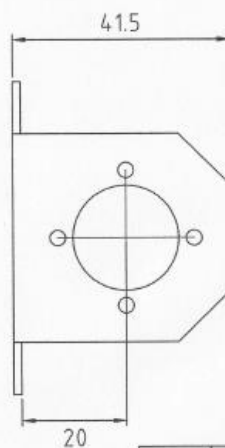

## 8347691

SUE	DESCRIPTION	APPD	DATE
	1.5mm MILD STEEL, BRIGHT ZINC & COLOURLESS		
	DIMENSIONS IN MILLIMETRES		