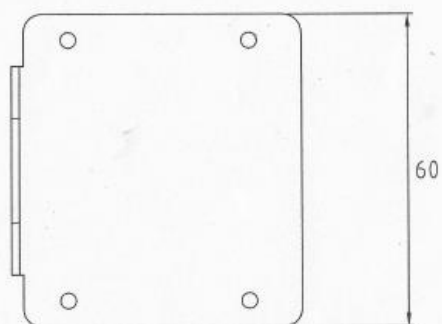

## 8347691

SUE	DESCRIPTION	APPD	DATE
	1.5mm MILD STEEL, BRIGHT ZINC & COLOURLESS		
	DIMENSIONS IN MILLIMETRES		