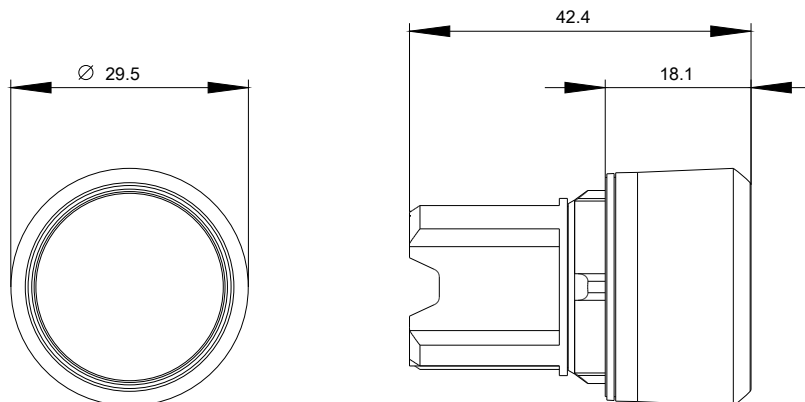

Height	mm	29.45
Width	mm	29.45
Shape of the installation opening		round
Mounting diameter	mm	22

Certificates/ approvals:

Further information

Information- and Downloadcenter (Catalogs, Brochures,...)

<http://www.siemens.com/industrial-controls/catalogs>

<http://support.automation.siemens.com/WW/view/en/3SU10300CB100AA0/all>

Image database (product images, 2D dimension drawings, 3D models, device circuit diagrams, EPLAN macros, ...)

http://www.automation.siemens.com/bilddb/cax_de.aspx?mfb=3SU10300CB100AA0&lang=en