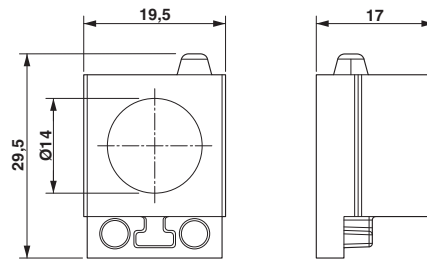

Technical data

Dimensions

| | |
|-------------------------|--------------------|
| External cable diameter | 1x 13 mm ... 14 mm |
|-------------------------|--------------------|

Ambient conditions

| | |
|---------------------------------|---|
| Degree of protection | IP54 |
| | IP55 (when using a CES-B...-SFFS-PLBK sealing frame with screw locking) |
| Ambient temperature (operation) | -40 °C ... 80 °C (static) |

Cable sleeve - CES-STPG-GY-14 - 0801686

Approvals

cUL Recognized 

cULus Recognized 

Drawings

Dimensioned drawing

Dimensional drawing