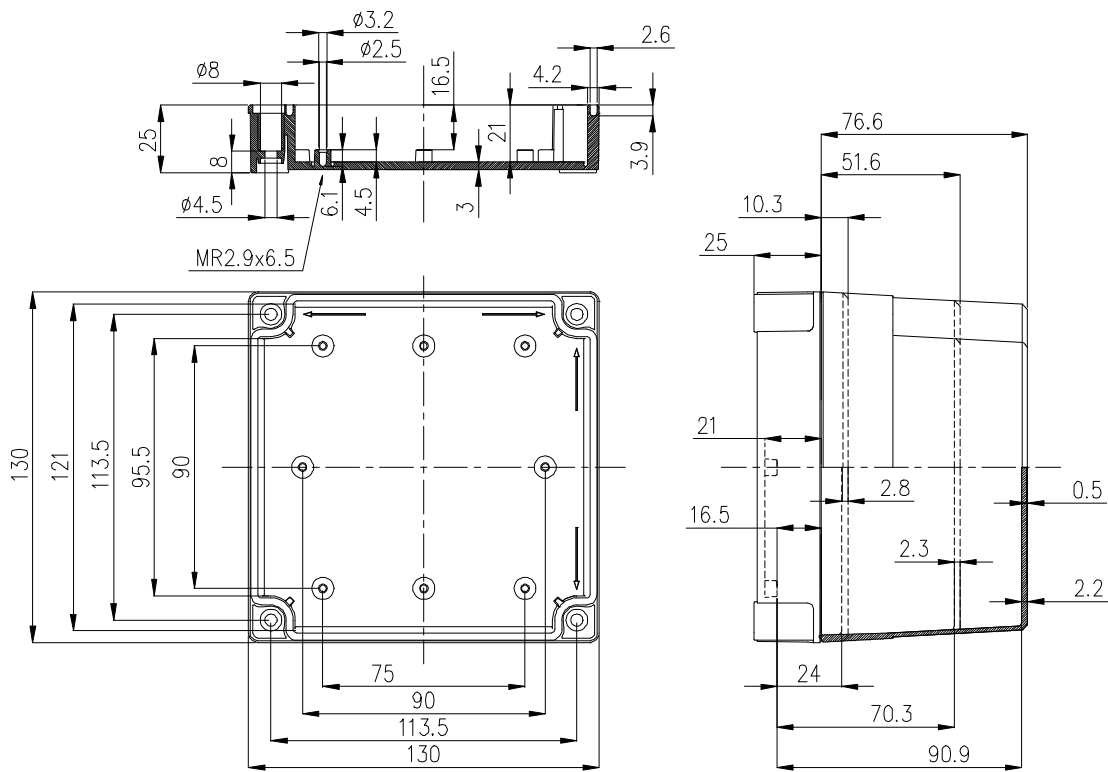

This is a sample photo.

ORDER SYMBOL: PC 125/35 LG

EL.number

EAN: 6418074022073

Sweden:

Denmark:

Finland: 3420323

INCLUDING:

Enclosure cover with cover screws, body with mounting screws and gasket.

APPROVALS:

USA: NEMA 4, 4X, 12; UL 94-V2

EURO: IP 67; UL 94-V2

OTHERS: IEC 529

FIBOX MNX PC

TECHNICAL INFORMATION:

Standard colour: RAL 7035

Ingress protection: IP 67 (IEC 529)

Flame resistance:

Temp.range in cont. use: Max. +80 °C

Temp. range of material: - 40 °C - + 120 °C

ACCESSORIES

Fastening lug	FP 22046	DIN-Rail	MIV 10
Grey Screw set	MBS HH	DIN-Rail	MIV 15
Grey Screw set	MBS HL	DIN-Rail	MIV 20
Grey Screw set	MBS LH	DIN-Rail	MIV 5
Grey Screw set	MBS LL		
DIN-Rail	MIN 10		
DIN-Rail	MIN 15		
DIN-Rail	MIN 20		
DIN-Rail	MIN 5		