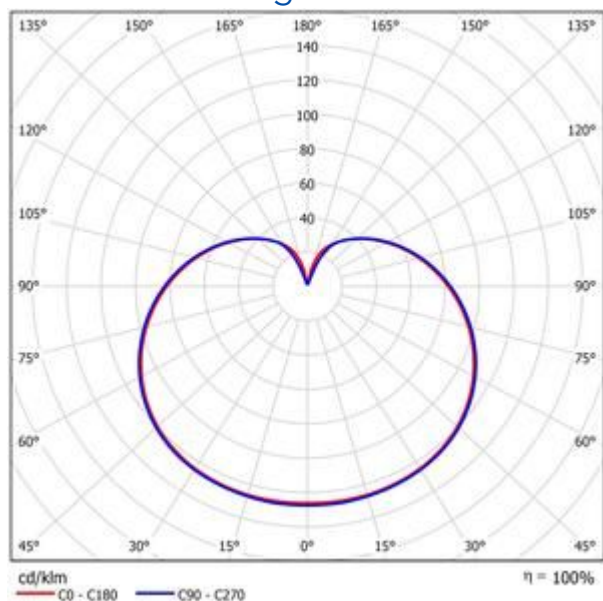

Verbatim LED Classic A E27 9W 2700K Warm White 810 LM

- E27 Socket
- 220 - 240 V Voltage
- 20,000 hours Lifetime
- 85% Energy Saving
- Lumen: 810
- Equivalent to 60W incandescent bulb

Product Number	52601
General Data	
Lamp Socket	E27
Electric Data	
Wattage (W)	9
Wattage Equivalent (W)	60
Voltage (V)	220 - 240 V
Dimmable	no
Power Factor	0.90
Operating Frequency (Hz)	50-60
Geometric Data	
Length (mm)	110
Diameter (in mm)	60
Weight (g)	76
Photometric Data	
Luminous Flux (lm)	810
CRI	≥ 80
CCT (K)	2700
Beam Angle (°)	220
Luminous Efficacy (lm/W)	90
Lifetime (hrs)	20,000
Switching Cycle	100,000

02/07/2014

Photometric Diagrams

Energy Rating

Technical Packaging Details

Barcode

023942526018

EAN 128

(02)00023942526018(37)04(91)204