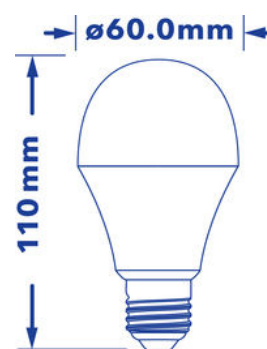

Verbatim LED Classic A E27 9W 2700K Warm White 810 LM

- E27 Socket
- 220 - 240 V Voltage
- 20,000 hours Lifetime
- 85% Energy Saving
- Lumen: 810
- Equivalent to 60W incandescent bulb

Product Number	52601
General Data	
Lamp Socket	E27
Electric Data	
Wattage (W)	9
Wattage Equivalent (W)	60
Voltage (V)	220 - 240 V
Dimmable	no
Power Factor	0.90
Operating Frequency (Hz)	50-60
Geometric Data	
Length (mm)	110
Diameter (in mm)	60
Weight (g)	76
Photometric Data	
Luminous Flux (lm)	810
CRI	≥ 80
CCT (K)	2700
Beam Angle (°)	220
Luminous Efficacy (lm/W)	90
Lifetime (hrs)	20,000
Switching Cycle	100,000

EAN 14

50023942526013

Pack Dimensions(HxWxL)

178 x 118 x 61

Pack Weight

112

MOQ

4

Carton Dimensions (HxWxL)

195 x 144 x 253

Cartons/Pallet

80

Layers/Pallet

4

Units/Pallet

320