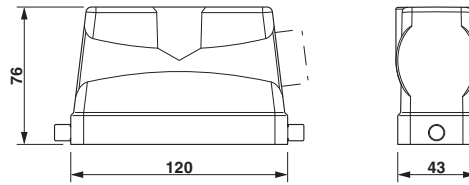

Technical data

Dimensions

Height	76 mm
Width	43 mm
Length	120 mm

Ambient conditions

Degree of protection of housing (IP)	IP65
Ambient temperature (operation)	-40 °C ... 125 °C

General

Note	For contact inserts HC-B24, BB46, BBB64, D64, DD108, M
Type	B24
Housing type	Sleeve housing
Locking type	for single locking latch
No. of cable outlets	1
Cable exit	Lateral
Screw connection	none
Type of the screw connection	1x M32
Housing material	Aluminum die-cast

Metal screw connection with cable bend protection and strain relief, thread length: 8 mm, cable sealing area: 18 - 27 mm, clamping area: 20 - 30 mm, SW 40, screw connection: M32

Plug for cable screw gland

Filler plugs - HC-M-BS-M32 - 1645862

Filler plug, metal, size: M32

Reducing adapter

Reducing adapter - REDUC-M-KV-M32/M25 - 1647637

Reducing adapter, metal, M32 to M25, including O-ring

Drawings

Housing - HC-B 24-TFL-H-O1STM32S - 1460213

Dimensioned drawing

Dimensional drawing

Phoenix Contact 2015 © - all rights reserved
<http://www.phoenixcontact.com>