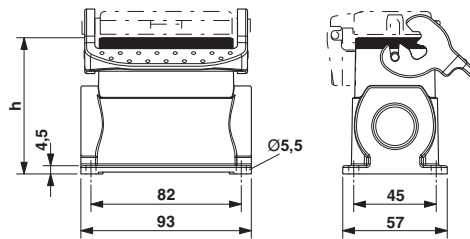

Technical data

Dimensions

Height	74 mm
Width	57 mm
Length	93 mm

Ambient conditions

Degree of protection of housing (IP)	IP65
Ambient temperature (operation)	-40 °C ... 125 °C

General

Type	B10
Housing type	Box mounting bases
Locking type	With single locking latch
No. of cable outlets	1
Cable exit	Left (view of the opened single locking latch)
Screw connection	none
Type of the screw connection	1x Pg21
Housing material	Aluminum die-cast

Cable gland - G-INSEC-PG21-M68N-NNES-S - 1411200

Cable gland, Cable gland material: Brass, nickel-plated, External cable diameter 13 mm ... 18 mm, Shielding: Yes, Connecting thread: Pg21, Color: silver

Plug for cable screw gland

Filler plugs - HC-BS-PG21 - 1674529

Filler plugs, for Pg screw connections, type Pg21

Drawings

Housing - HC-B 10-SML-74/O1PG21 - 1677636

Dimensional drawing

Dimensional drawing; $h = 74$ mm