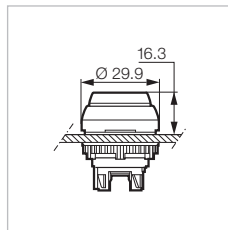

- Red
- Green
- Yellow
- White
- Blue

- L21CK10
- L21CK20
- L21CK40
- L21CK50
- L21CK60

- L22CK10
- L22CK20
- L22CK40
- L22CK50
- L22CK60