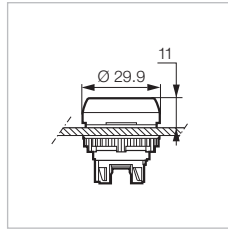

Operator Heads: ϕ 22mm

► MAINTAINED - ILLUMINATED

 Technical Info (p.103)

FLUSH

Chrome Bezel
Part Number

Black Bezel
Part Number

L21CH20

- Red
- Green
- Yellow
- White
- Blue

- L21CH10
- L21CH20
- L21CH40
- L21CH50
- L21CH60

- L22CH10
- L22CH20
- L22CH40
- L22CH50
- L22CH60

SUPER FLUSH

L23CH10

Metal chrome bezel
Panel Cut-out ϕ 30 mm

- Red
- Green
- Yellow
- White
- Blue

- L23CH10
- L23CH20
- L23CH40
- L23CH50
- L23CH60