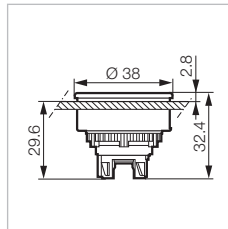

Operator Heads: ϕ 22mm

► MAINTAINED - ILLUMINATED

 Technical Info (p.103)

FLUSH

Chrome Bezel
Part Number

Black Bezel
Part Number

L21CH20

- Red
- Green
- Yellow
- White
- Blue

- L21CH10
- L21CH20
- L21CH40
- L21CH50
- L21CH60

- L22CH10
- L22CH20
- L22CH40
- L22CH50
- L22CH60

SUPER FLUSH

L23CH10

Metal chrome bezel
Panel Cut-out ϕ 30 mm

- Red
- Green
- Yellow
- White
- Blue

- L23CH10
- L23CH20
- L23CH40
- L23CH50
- L23CH60