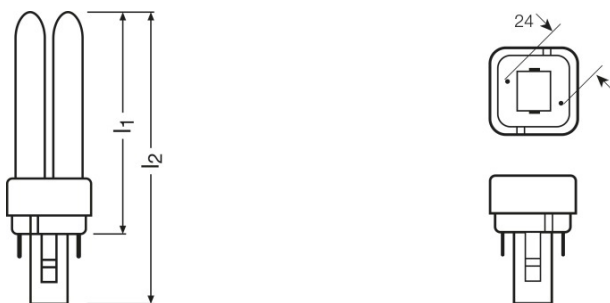

### Dimensions & weight

Tube diameter	12 mm
Length	172.0 mm
Length acc. to IEC standard	160 mm