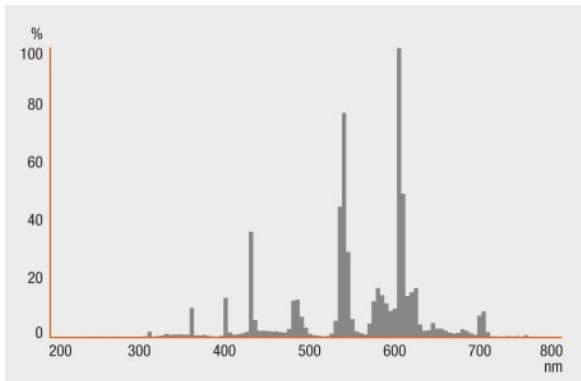

Light Distribution