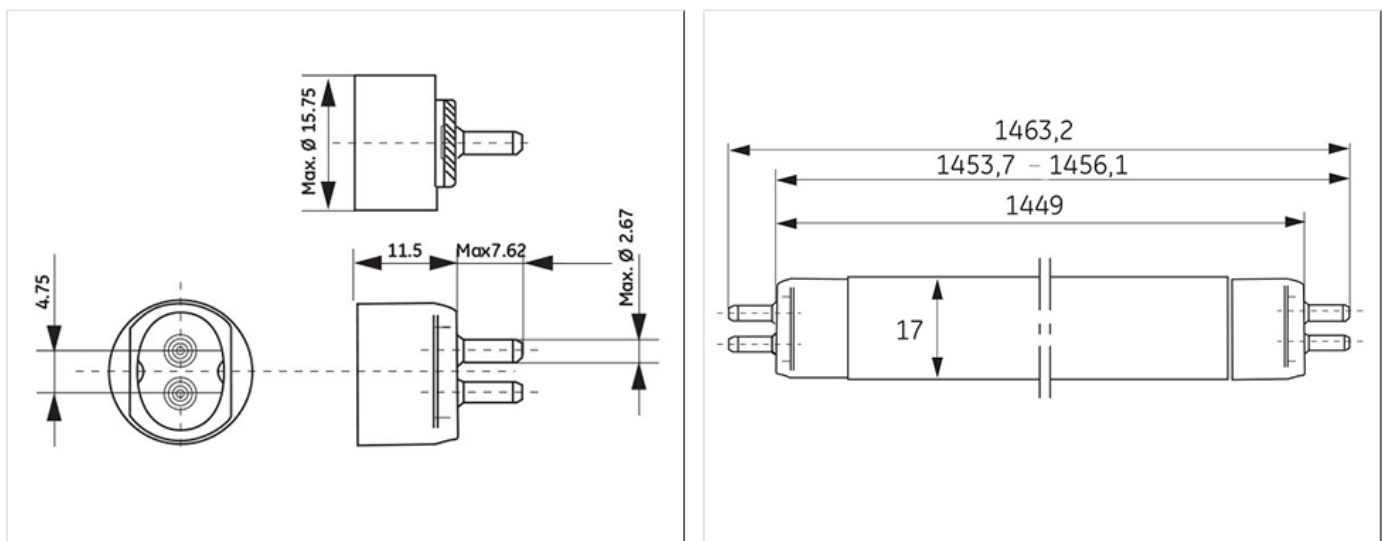

Electrical data

Design Ambient Temperature [°C]	35
Design Lamp ambient temperature [°C]	35
Starting ambient temperature range	-15
Dimming Capability	Yes
Nominal power [W]	35

Logistic data

DUN Code	10043168610992
EAN Code	0043168902571
Pack Quantity	30
Inner pack type	SLEEVE
Outer pack type	OUTER BOX
Layer quantity	210 Special
Pallet quantity EUR (PC)	1520
Pallet quantity UK (PC)	2000
Outer case size	1490 x 120 x 102 (mm)
Product status	Available

Technical drawing