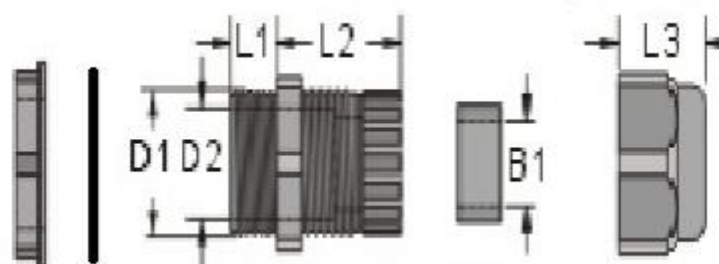

ENGLISH

Datasheet

Stock No: 822-9745

RS Pro Round Top Cable Gland

Features:

- Material: UL approved Nylon 66, 94V-2
- Colour: Grey, available in other colours.
- Application: Suit a variety of applications, and diverse industries
- Function: Mount gland to pre-drilled panel hole, use locknut to fix gland on board, insert the cables in the seal, and then tighten up the nut to hold cables in position
- Simply and quickly fixed, high degree of the protection IP68 preventing dust and water
- PG THREAD (DIN STANDARD) WITH WASHER
- Protection: IP68 (only if the washer is assembled)