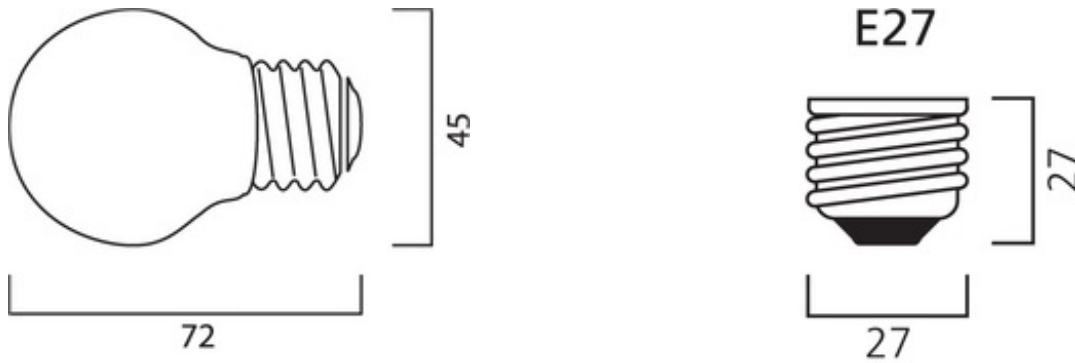

Classic ECO Ball

CLAS.ECO BALL 42W E27 240V SLV

0023108

TECHNICAL DRAWINGS