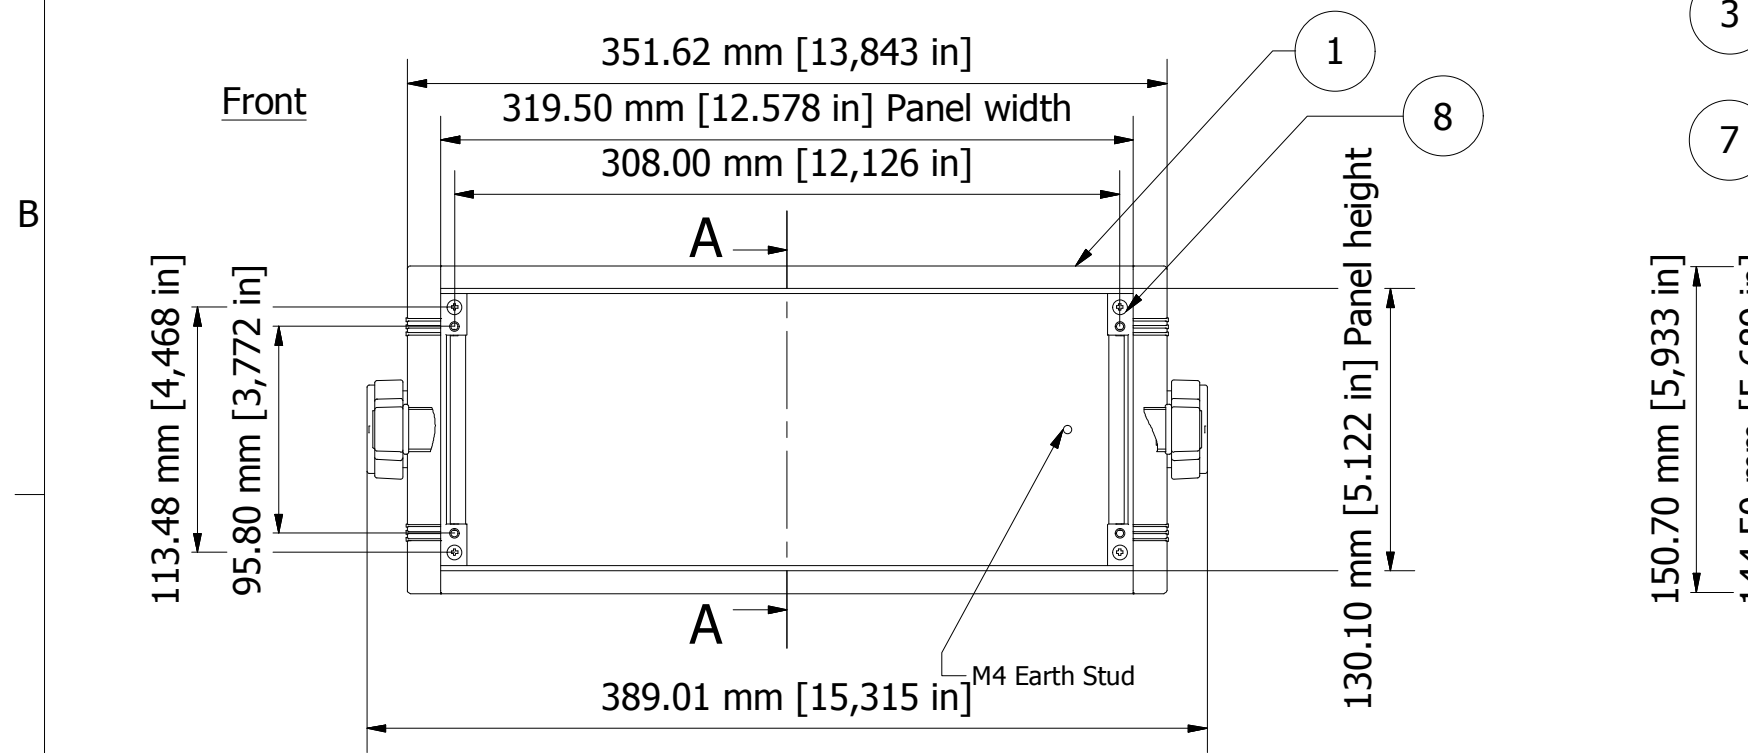

PARTS LIST			
ITEM	QTY	PART NUMBER	DESCRIPTION
1	2	M5605006	Front/Rear Bezel
2	1	M5601035	Base/Chassis Assembly
3	1	M5602014	Rear Panel
4	8	M5700202	Rack Card Guides
5	1	M5601072	Top Cover
6	1	M5600035	Handle Bar
7	4	M3 x 8 mm Pan Screw	Rear Panel Screws
8	8	M4 x 10 mm CSK	Bezel Fixing Screws
9	2	AS054231	Side Arm Kit

FIRST ANGLE PROJECTION

Designed by L Clark	Description Unimet-Plus 6H	Date 25/04/2012	Scale 1:3.5
------------------------	-------------------------------	--------------------	----------------

<b>METCASE ENCLOSURES</b> 15 Brunel Way, Segensworth East, Fareham, Hampshire, UK. PO15 5TX Tel: +44 (0)1489 583858 Email: metcase@okw.co.uk		<b>METcase™</b> www.metcase.com Part Number <b>M5635335</b>	Issue <b>1</b>	Sheet <b>1 / 1</b>
---	--	--	-------------------	-----------------------