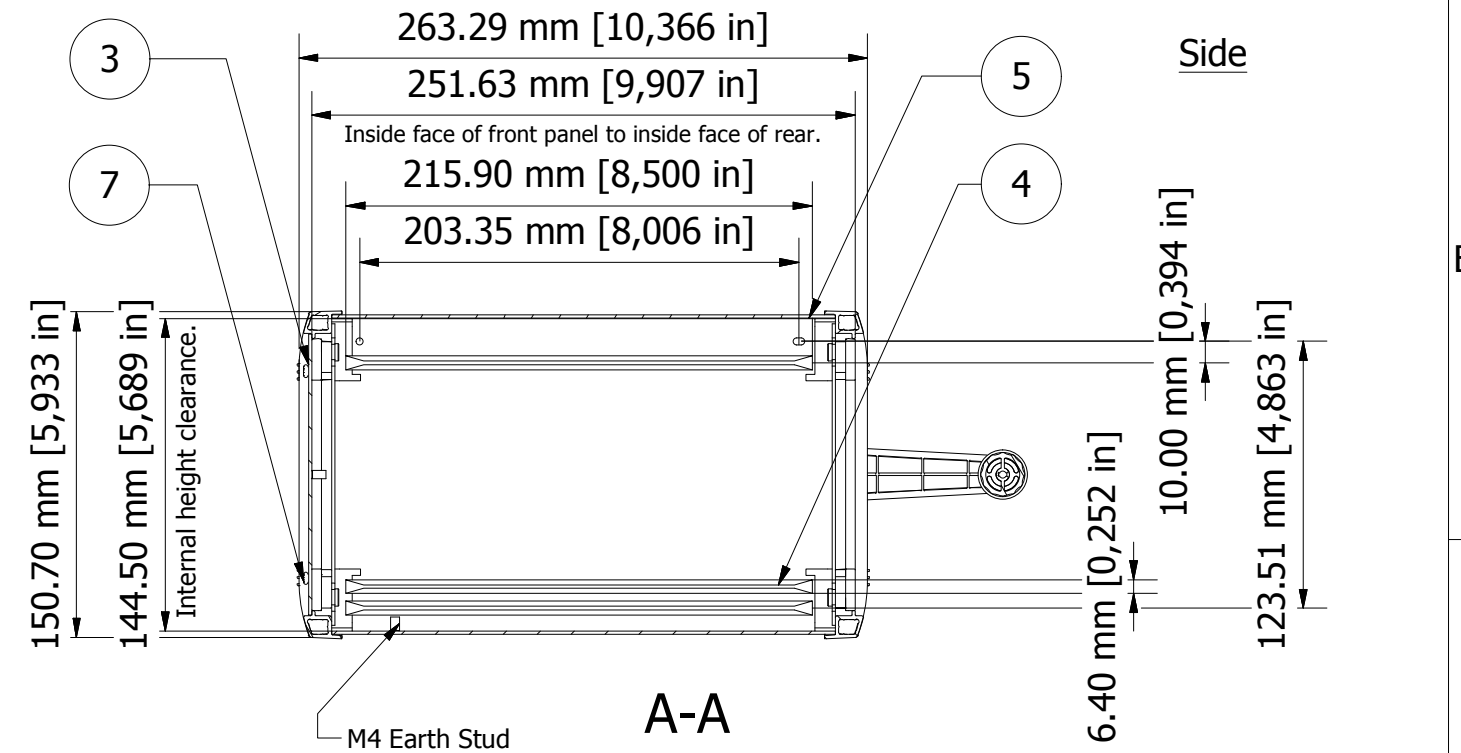

PARTS LIST			
ITEM	QTY	PART NUMBER	DESCRIPTION
1	2	M5605006	Front/Rear Bezel
2	1	M5601035	Base/Chassis Assembly
3	1	M5602014	Rear Panel
4	8	M5700202	Rack Card Guides
5	1	M5601072	Top Cover
6	1	M5600035	Handle Bar
7	4	M3 x 8 mm Pan Screw	Rear Panel Screws
8	8	M4 x 10 mm CSK	Bezel Fixing Screws
9	2	AS054231	Side Arm Kit

FIRST ANGLE PROJECTION

Designed by L Clark	Description Unimet-Plus 6H	Date 25/04/2012	Scale 1:3.5
------------------------	-------------------------------	--------------------	----------------

<b>METCASE ENCLOSURES</b> 15 Brunel Way, Segensworth East, Fareham, Hampshire, UK. PO15 5TX Tel: +44 (0)1489 583858 Email: metcase@okw.co.uk		<b>METcase™</b> www.metcase.com Part Number <b>M5635335</b>	Issue <b>1</b>	Sheet <b>1 / 1</b>
---	--	--	-------------------	-----------------------