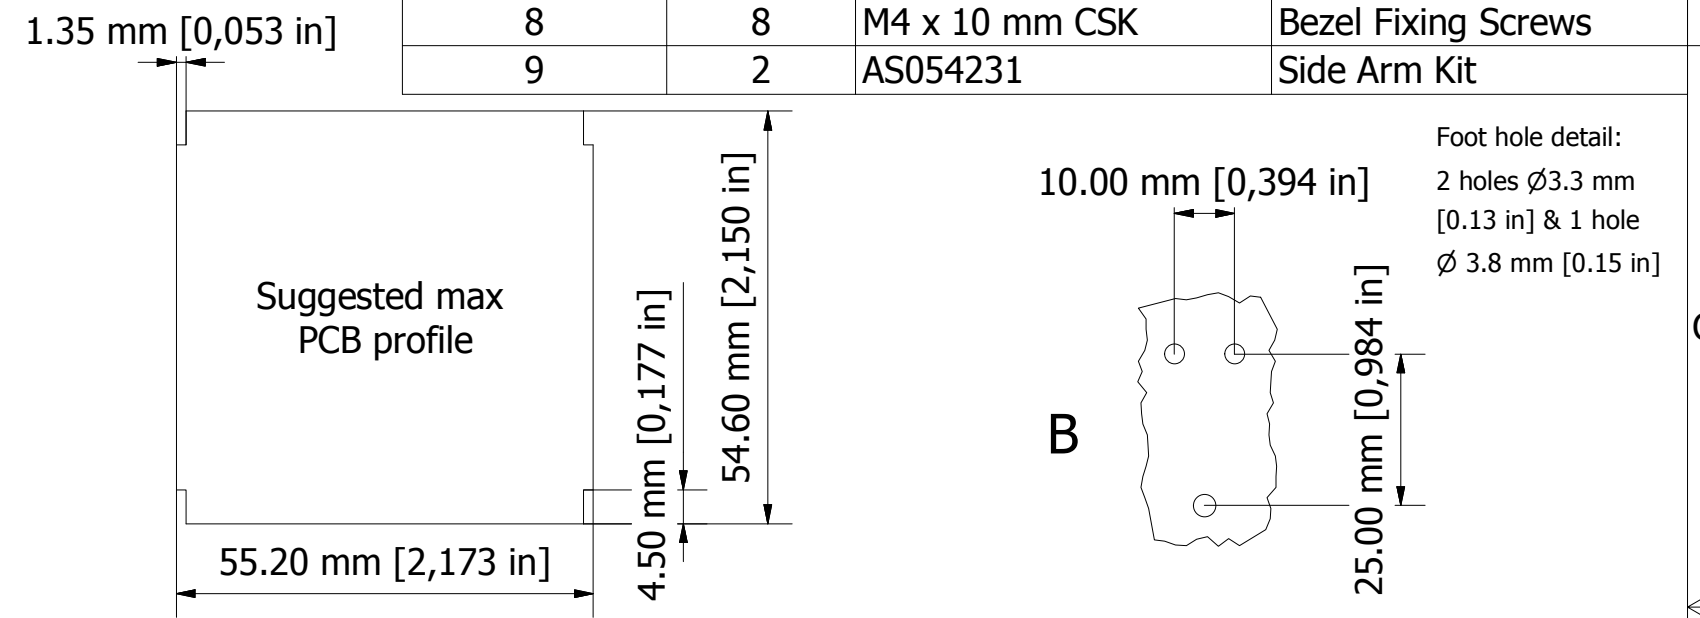

PARTS LIST			
ITEM	QTY	PART NUMBER	DESCRIPTION
1	2	M5605006	Front/Rear Bezel
2	1	M5601035	Base/Chassis Assembly
3	1	M5602014	Rear Panel
4	8	M5700202	Rack Card Guides
5	1	M5601072	Top Cover
6	1	M5600035	Handle Bar
7	4	M3 x 8 mm Pan Screw	Rear Panel Screws
8	8	M4 x 10 mm CSK	Bezel Fixing Screws
9	2	AS054231	Side Arm Kit

FIRST ANGLE PROJECTION

Designed by L Clark	Description Unimet-Plus 6H	Date 25/04/2012	Scale 1:3.5
------------------------	-------------------------------	--------------------	----------------

<b>METCASE ENCLOSURES</b> 15 Brunel Way, Segensworth East, Fareham, Hampshire, UK. PO15 5TX Tel: +44 (0)1489 583858 Email: metcase@okw.co.uk		<b>METcase™</b> www.metcase.com Part Number <b>M5635335</b>	Issue <b>1</b>	Sheet <b>1 / 1</b>
---	--	--	-------------------	-----------------------