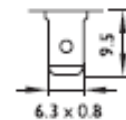

Products

B4MASK series | Illuminated double-pole switch quick connection 6.3 black body black bellow glossy green rocker

PRODUCT CODE: B4MASK48N1V00000

Wiring diagrams

Terminal type

sample image

accessories

Body colour

Actuator colour

Marking

Rating

16(8)A/250VAC
12(10)A/250VAC-5E4
T120/55 °C

Approvals

Dimensions (mm)

Cut out (mm)

Termination

| Z | Y | X |
|----------|----------------|---------------|
| 0.7-1.25 | 30.2 ± 0.1 | 22.0 $+0.2-0$ |
| 1.25-2.0 | 30.6 ± 0.1 | 22.0 $+0.2-0$ |
| 2.0-3.0 | 30.8 ± 0.1 | 22.0 $+0.2-0$ |