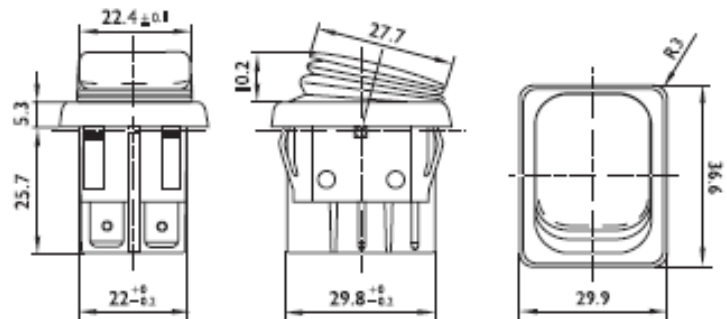

Products

B4MASK series | Illuminated double-pole switch quick connection 6.3 black body black bellow glossy green rocker

PRODUCT CODE: B4MASK48N1V00000

Wiring diagrams

Terminal type

sample image

accessories

Body colour

Actuator colour

Marking

Rating

16(8)A/250VAC
12(10)A/250VAC-5E4
T120/55 °C

Approvals

Dimensions (mm)

Cut out (mm)

Termination

| Z | Y | X |
|----------|----------------|---------------|
| 0.7-1.25 | 30.2 ± 0.1 | 22.0 $+0.2-0$ |
| 1.25-2.0 | 30.6 ± 0.1 | 22.0 $+0.2-0$ |
| 2.0-3.0 | 30.8 ± 0.1 | 22.0 $+0.2-0$ |