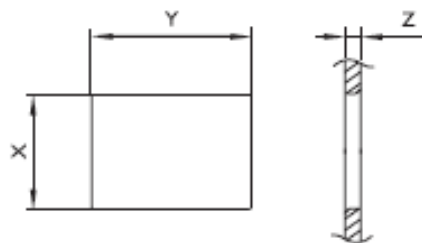

Products

B4MASK series | Illuminated double-pole switch quick connection 6.3 black body black bellow glossy green rocker

PRODUCT CODE: B4MASK48N1V00000

Wiring diagrams

Terminal type

sample image

accessories

Termination

| Z | Y | X |
|----------|----------------|---------------|
| 0.7-1.25 | 30.2 ± 0.1 | 22.0 $+0.2-0$ |
| 1.25-2.0 | 30.6 ± 0.1 | 22.0 $+0.2-0$ |
| 2.0-3.0 | 30.8 ± 0.1 | 22.0 $+0.2-0$ |