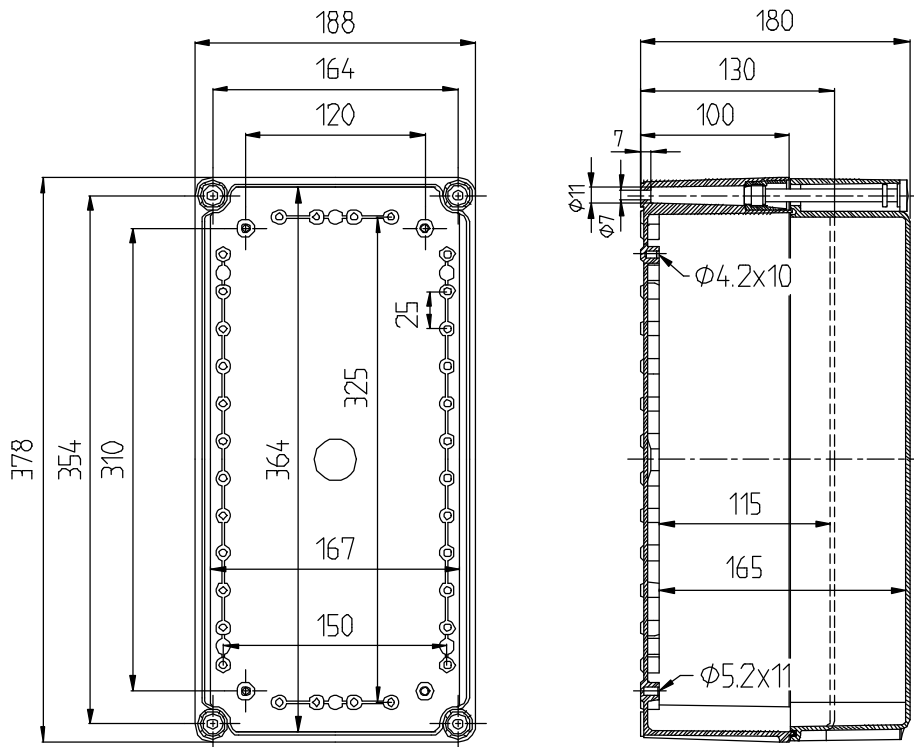

This is a sample photo.

ORDER SYMBOL: PC 381913G

EL.number **EAN:** 6418074005489

Sweden:
Denmark:
Finland: 3423709

INCLUDING:
Enclosure body, cover, 4 slotted cover screws, and mounting screws.

APPROVALS:
USA: UL Type 1, 3, 3S, 4, 4X, 12 (E75645 Vol.1 Sec.2); UL 94-V0
EURO: IP 67; UL 94-V0
OTHERS: IEC 529, CE, EEI, SETI 154171-01, CSA LR 49336-7

FIBOX SOLID PC

TECHNICAL INFORMATION:

Standard colour: RAL 7035	Temp.range in cont. use: Max. +80 °C
Ingress protection: IP 67 (IEC 529)	Temp. range of material: - 40 °C - + 120 °C
Flame resistance: UL 94-V2	