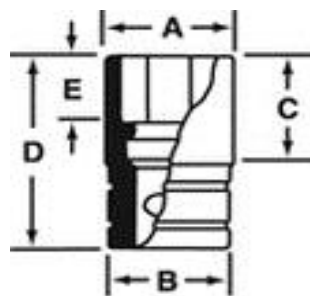

TWM27 DATA SHEET

Square Drive:	1/2"
Size(mm):	27
Type:	Shallow
Style:	6-points
Finish:	Nickel Chrome
A(mm):	36.5
B(mm):	34.9
C(mm):	25.4
D(mm):	42.8
E(mm):	17.4

A = Socket End Dia.
B = Drive End Dia.
C = Bolt Clearance Depth
D = Length
E = Opening Depth