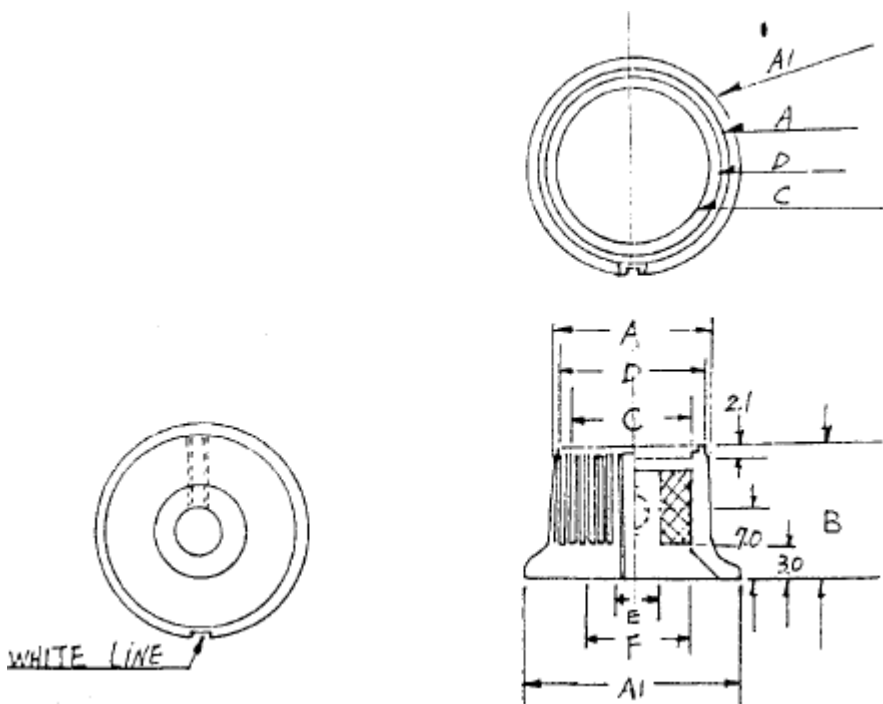

Datasheet

RS Black 12mm Potentiometer Knob with a White Indicator, 4mm Shaft

RS Stock [259-6856](#)

Dimensions: mm

Specifications

Body Colour: Black, Red

Indicator Colour: White

Knob Diameter: 11.6mm

Knob Height: 10mm

Knob Type: Grub Screw Knob

Shaft Size: 3.175mm