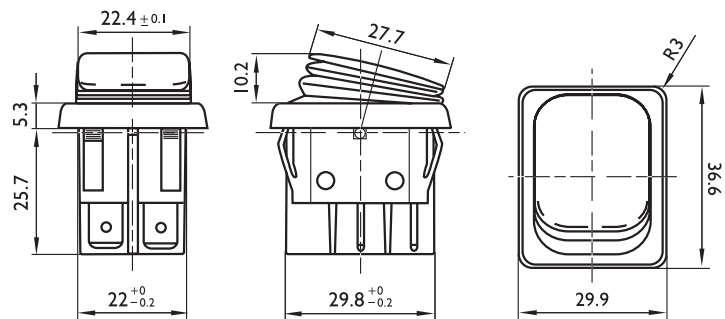

Products

B4MASK series | Illuminated double-pole switch 16A quick connection 6.3 black body black bellow glossy rocker

sample image

PRODUCT CODE: B4MASK48N1R00000

Wiring diagrams

Terminal type

accessories

Body colour

Actuator colour

Marking

Rating

16 (8) A / 250 VAC
12 (10) A / 250 VAC - 5E4
T120/55 °C

20 A / 125 VAC
 3/4 HP - 125 VAC
 16 A / 250 VAC
 3/4 HP - 250VAC
 T105 °C

Approvals

Dimensions (mm)

Cut out (mm)

Termination

Z	Y	X
0.7-1.25	30.2 +0.1	22.0 +0.2-0
1.25-2.0	30.6 +0.1	22.0 +0.2-0
2.0-3.0	30.8 +0.1	22.0 +0.2-0