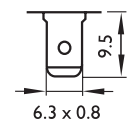

Products

B4MASK series | Illuminated double-pole switch 16A quick connection 6.3 black body black bellow glossy rocker

sample image

PRODUCT CODE: B4MASK48N1R00000

Wiring diagrams

Terminal type

accessories

Body colour

Termination

Z	Y	X
0.7-1.25	30.2 +0.1	22.0 +0.2-0
1.25-2.0	30.6 +0.1	22.0 +0.2-0
2.0-3.0	30.8 +0.1	22.0 +0.2-0