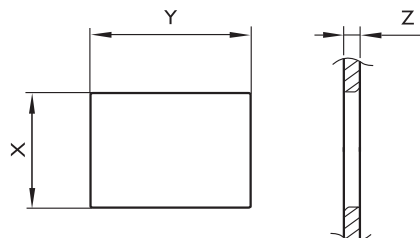

Products

B4MASK series | Illuminated double-pole switch 16A quick connection 6.3 black body black bellow glossy rocker

sample image

PRODUCT CODE: B4MASK48N1R00000

Wiring diagrams

Terminal type

accessories

Body colour

Termination

Z	Y	X
0.7-1.25	30.2 +0.1	22.0 +0.2-0
1.25-2.0	30.6 +0.1	22.0 +0.2-0
2.0-3.0	30.8 +0.1	22.0 +0.2-0