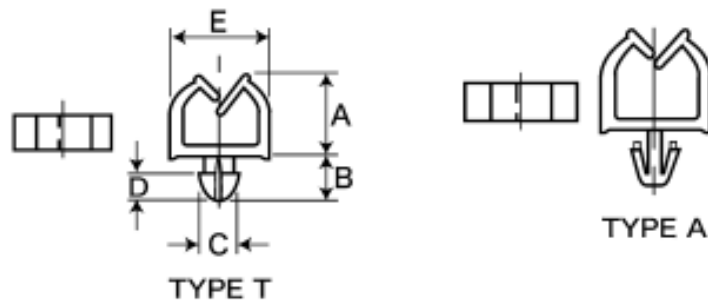

Datasheet

Stock No: 241-4912

ENGLISH

RS Pro Nylon 66 Saddle Clip, 9.1 x 4 x 12.09mm

Product Details:

Micro Wire Saddles

- Micro wire saddles with sprung top loading for use where space is at a premium
- Two mounting base styles - teardrop (type T) for easy insertion and barbed (type A) for high strength locking
- Short projection below panel

Specifications:

| | |
|-------------------------|-------------|
| Cable Clip/Clamp Style: | Saddle Clip |
| Affixing Method: | Snap In |
| Material: | Nylon 66 |
| Colour: | Natural |
| Length: | 9.1mm |
| Width: | 4 mm |
| Depth: | 12.09mm |

| Dimensions (mm) | | | | | | | | |
|-----------------|-----------|----------|-----------------|------------|-----|------|-----|-----|
| Type | Stock No. | Hole Dia | Panel Thickness | Dimensions | | | | |
| Press Stud Base | | | | A | B | C | D | E |
| T | 241-4906 | 3 | 1.0/1.2 | 7.3 | 4.3 | 3.6 | 2.9 | 9.1 |
| A | 241-4855 | 3 | 1.6 | 7.3 | 5 | 4.25 | 3.1 | 9.1 |
| A | 241-4861 | 3.5 | 1.6 | 7.3 | 5 | 4.25 | 3.1 | 9.1 |
| A | 241-4899 | 3.5 | 1.6 | 13 | 5 | 4.25 | 3.1 | 12 |

スナップ式

粘着式

Dimensions in mm