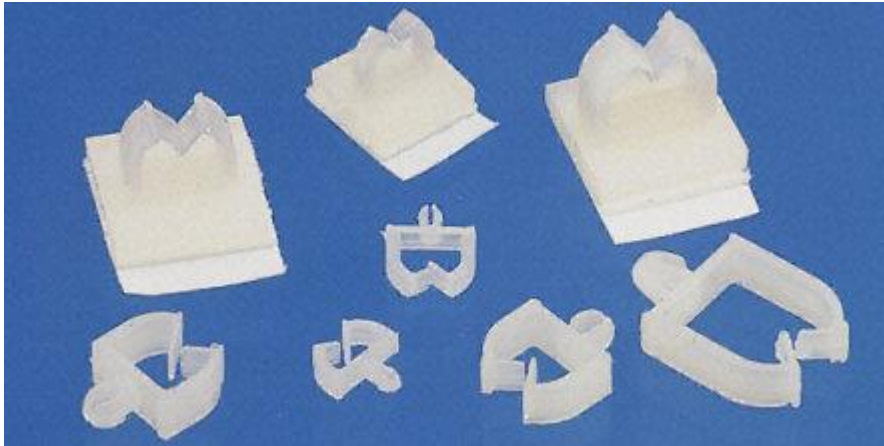

Datasheet

Stock No: 241-4912

ENGLISH

RS Pro Nylon 66 Saddle Clip, 9.1 x 4 x 12.09mm

Product Details:

Micro Wire Saddles

- Micro wire saddles with sprung top loading for use where space is at a premium
- Two mounting base styles - teardrop (type T) for easy insertion and barbed (type A) for high strength locking
- Short projection below panel

Specifications:

| | |
|-------------------------|-------------|
| Cable Clip/Clamp Style: | Saddle Clip |
| Affixing Method: | Snap In |
| Material: | Nylon 66 |
| Colour: | Natural |
| Length: | 9.1mm |
| Width: | 4 mm |
| Depth: | 12.09mm |

| Dimensions (mm) | | | | | | | | |
|-----------------|-----------|----------|-----------------|------------|-----|------|-----|-----|
| Type | Stock No. | Hole Dia | Panel Thickness | Dimensions | | | | |
| Press Stud Base | | | | A | B | C | D | E |
| T | 241-4906 | 3 | 1.0/1.2 | 7.3 | 4.3 | 3.6 | 2.9 | 9.1 |
| A | 241-4855 | 3 | 1.6 | 7.3 | 5 | 4.25 | 3.1 | 9.1 |
| A | 241-4861 | 3.5 | 1.6 | 7.3 | 5 | 4.25 | 3.1 | 9.1 |
| A | 241-4899 | 3.5 | 1.6 | 13 | 5 | 4.25 | 3.1 | 12 |

スナップ式

粘着式

Dimensions in mm