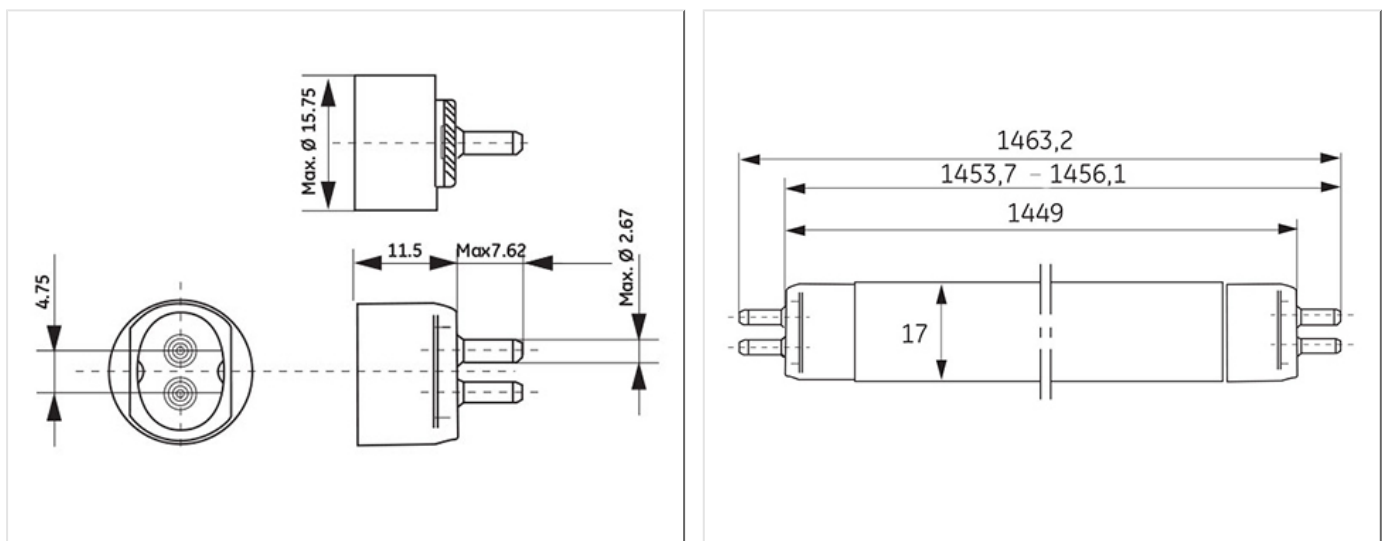

Electrical data

Design Ambient Temperature [°C]	35
Design Lamp ambient temperature [°C]	35
Starting ambient temperature range	-15
Dimming Capability	Yes
Nominal power [W]	49

Logistic data

DUN Code	10043168611210
EAN Code	0043168902793
Pack Quantity	30
Inner pack type	SLEEVE
Outer pack type	OUTER BOX
Layer quantity	210 Special
Pallet quantity EUR (PC)	1520
Pallet quantity UK (PC)	2000
Outer case size	1490 x 120 x 102 (mm)
Product status	Available

Technical drawing