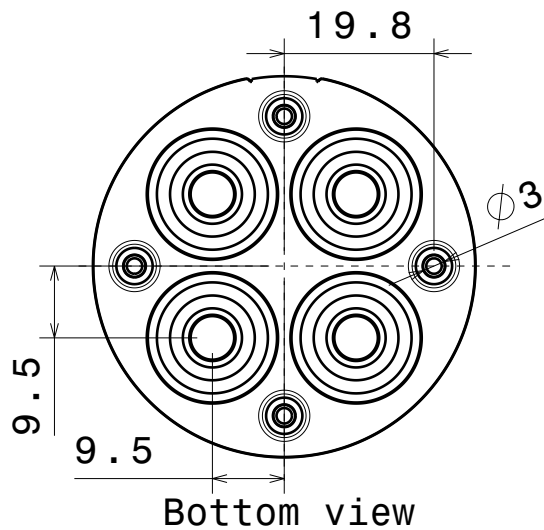

D

C

B

A

Material: PMMA

Tolerances for dimensions:

0-20mm tolerance value $\pm 0.1\text{mm}$

21-45mm tolerance value $\pm 0.2\text{mm}$

46-90mm tolerance value $\pm 0.3\text{mm}$

91-100mm tolerance value $\pm 0.4\text{mm}$

101-mm tolerance value $\pm 0.5\text{mm}$

This drawing is our property. It can't be reproduced or communicated without our written agreement.

Ledil Oy
Salorankatu 10
FIN 24240 SALO
Finland

DRAWING TITLE

Datasheet MELODY-4 series

DRAWN BY

mav

DATE

18.04.2012

CHECKED BY

sn

DATE

18.04.2012

SIZE

A4

DRAWING NUMBER

-

REV

1

DESIGNED BY

mav

DATE

06.03.2012

SCALE

1:1

WEIGHT (g)

SHEET

1/1

D

A

4

4

3

3

2

2

1

1