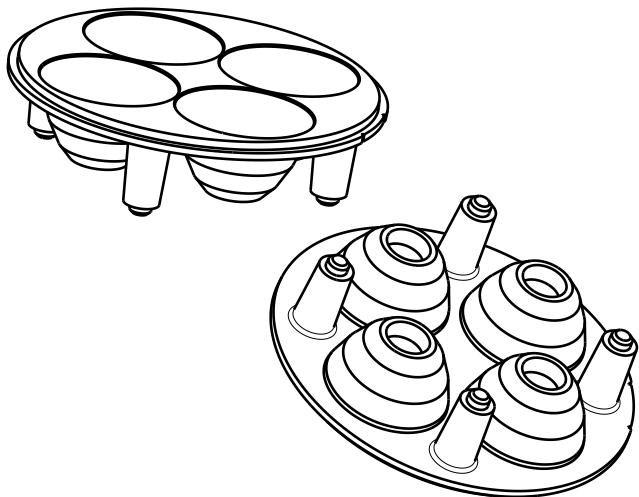

D

C

B

A

Isometric view