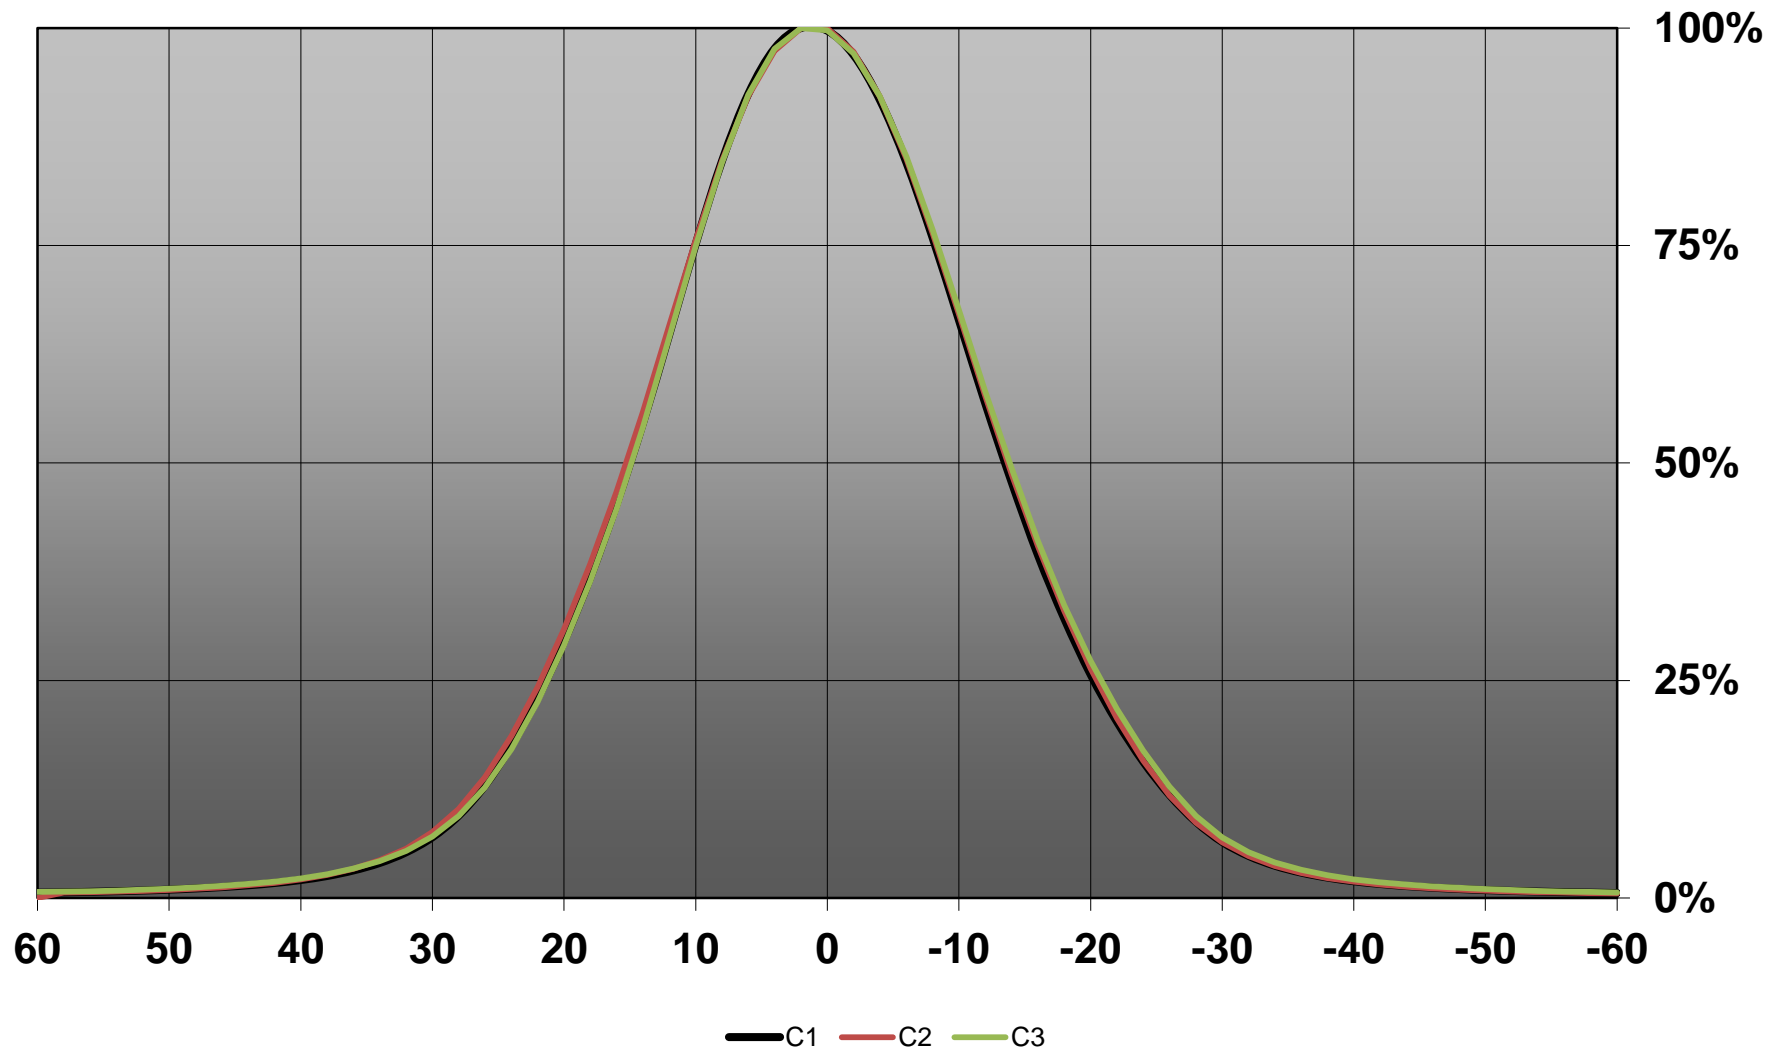

Relative intensity of C13095_MELODY-3-M (Rebel)

Relative intensity of C12782_MELODY-4-M-RE