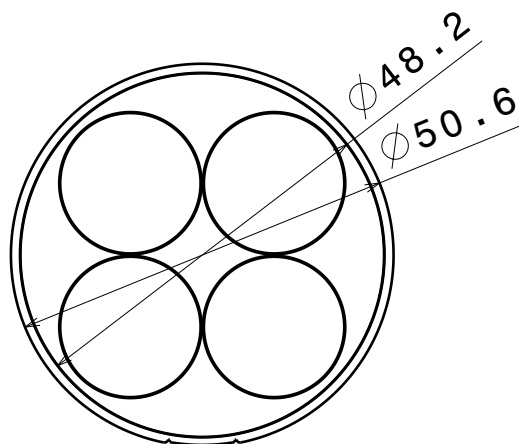

**Ordering number C12782_MELODY-4-M**

Family	Melody	FWHM	29 degrees
Type	Lens array	Efficiency	90 %
LED	LUXEON Rebel	cd/lm	2.900
Color	Clear	Gerber File	Available
Diameter	50.6 mm		
Height	11.9 mm		
Style	Round		
Optic Material	PMMA		
Holder Material	-		
Fastening	Pin, glue		
Status	Ready		

Front view

Top view

Material: PMMA

Tolerances for dimensions:

0-20mm tolerance value $\pm 0.1\text{mm}$

21-45mm tolerance value $\pm 0.2\text{mm}$

46-90mm tolerance value $\pm 0.3\text{mm}$

91-100mm tolerance value $\pm 0.4\text{mm}$