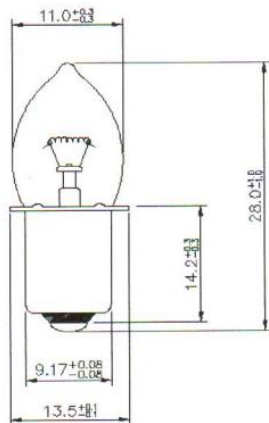

### Dimensions: (mm)

### Structure

Bulb Type	B3 1/2
Bulb Diameter	11.3Max
Length	29.Max
Base Type	P13.5s

### Design Characteristics

Voltage	3.6V
Amperage	500mA ± 10%
Luminous Flux	17Lm ± 20%
Life Hours	30Hours