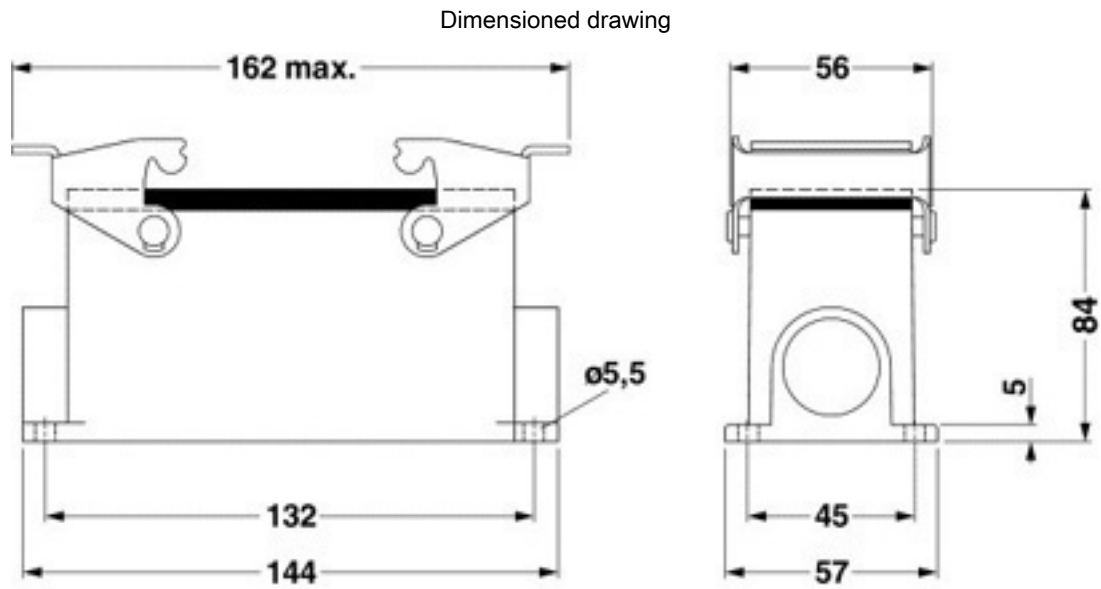

Housing - HC-B 24-SMQ-84/O2PG21 - 1678059

Drawings

Dimensional drawing