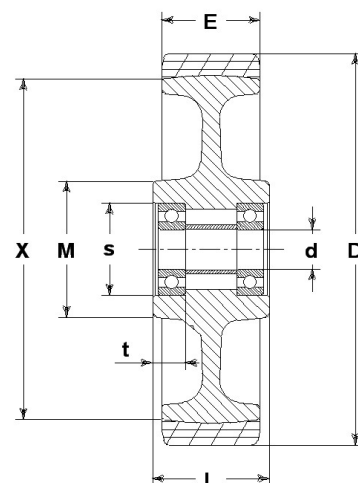

DATASHEET

ITEM: 35016CC

WHEEL AS 125X40/40 35X12,2P BB 15

WHEEL SERIE

Wheels with cast soft polyurethane coating 87 Sh.A on polyamide 6 center.

Wheel fitted with ball bearings.

TECHNICAL DETAILS

Wheel diameter	(D)	125 mm
Tyre width	(E)	40 mm
Bore diameter	(d)	15 mm
Reference weight		0,485 kg
Hub width	(L)	40 mm
Load capacity		300 kg