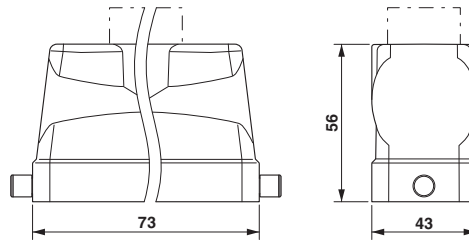

Housing - HC-B 10-TFL-N-O1PG16G - 1460036

Dimensioned drawing

Dimensional drawing

Phoenix Contact 2015 © - all rights reserved
<http://www.phoenixcontact.com>