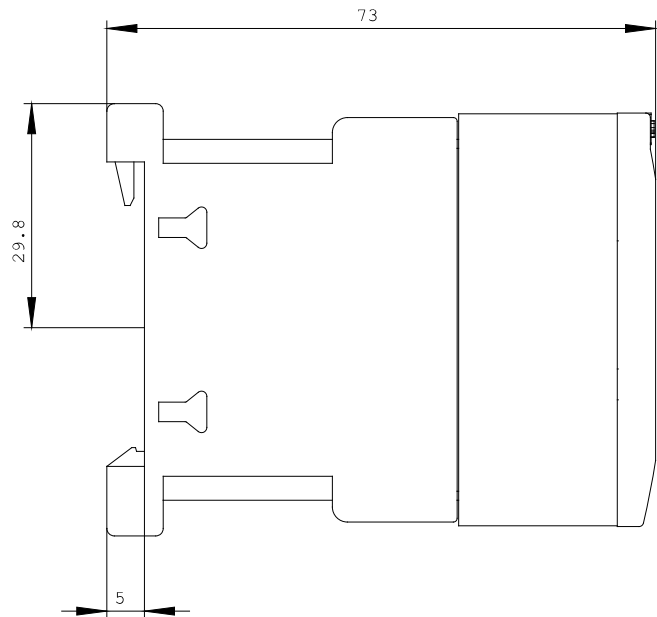

last change: