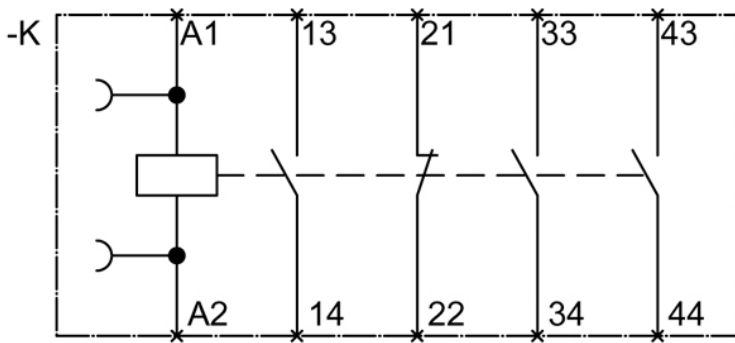

last change: