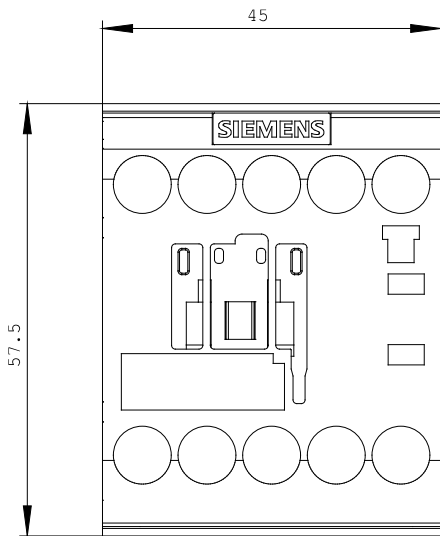

last change: