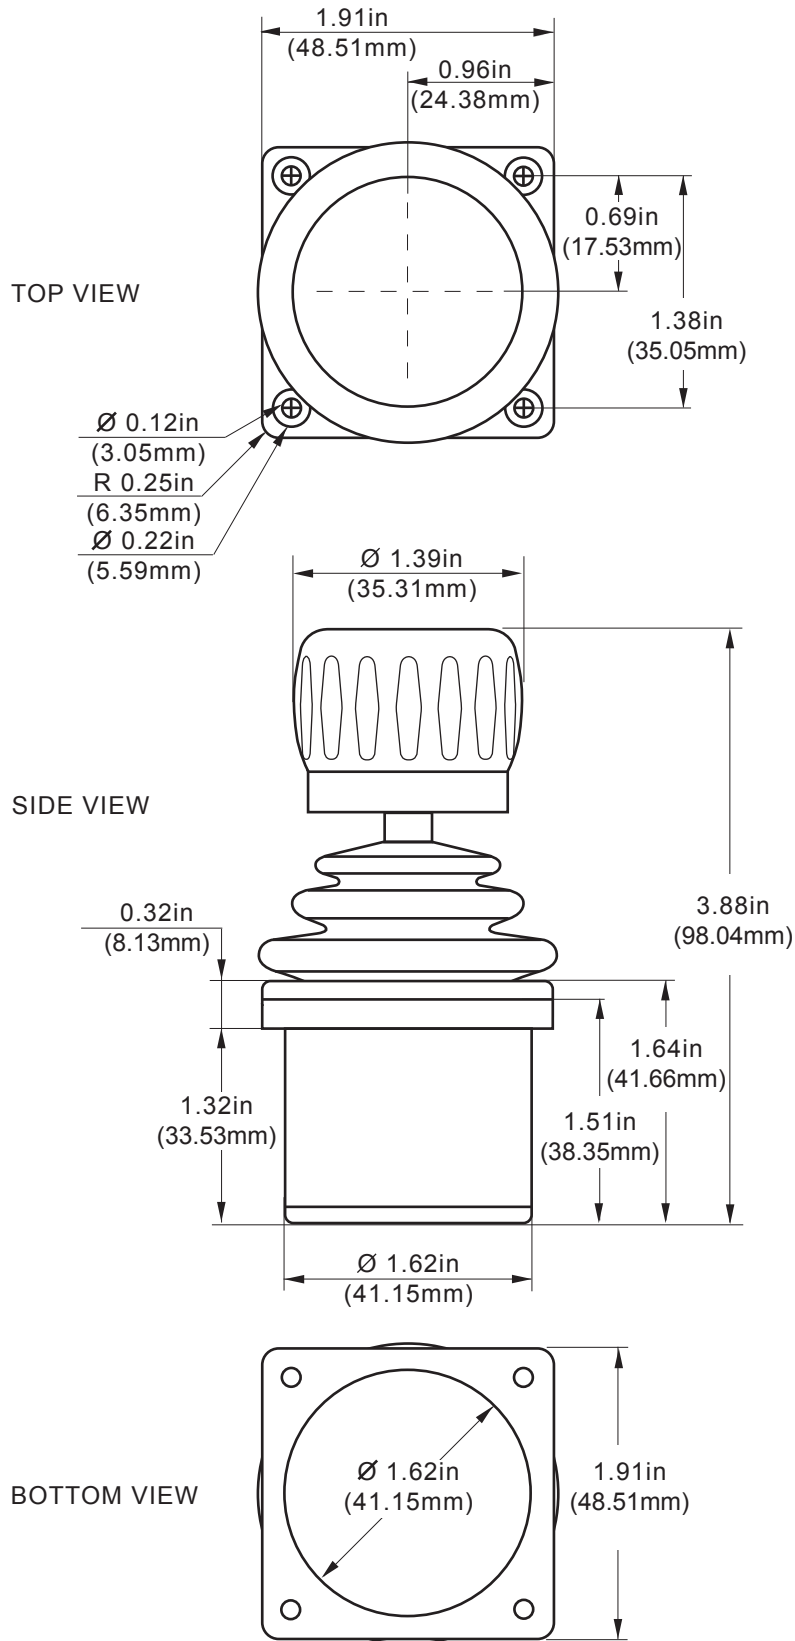

HFX SERIES I LOW PROFILE

CH PRODUCTS

970 Park Center Drive, Vista, CA 92081
 Tel: 760-598-2518 Fax: 760-598-2524
 www.CHProducts.com