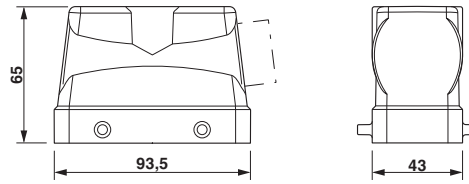

Housing - HC-B 16-TFQ-N-O1PG21S - 1460131

Dimensioned drawing

Dimensional drawing

Phoenix Contact 2015 © - all rights reserved
<http://www.phoenixcontact.com>