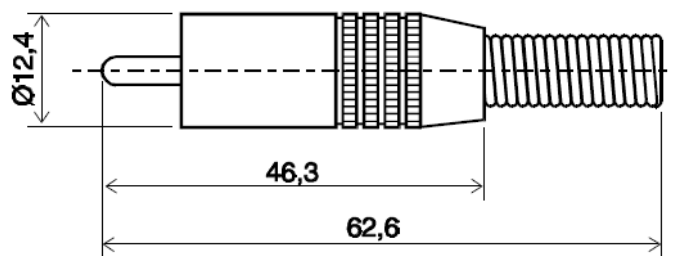

Datasheet

Black, Red Straight Male Cable Mount RCA Plug

RS Stock number [449-506](#)

Dimensions: mm

Description:

Designed and manufactured in the UK to the highest quality standards for use with Professional Audio Equipment.

- Solid center conductor of gold plated machined brass with large solder bucket for easy soldering.
- Ground contact machined from solid brass with gold plated, unique 'T' shaped slot for effective spring contact pressure.
- Large crimpable cable clamp for strong and secure cable connection.
- Solid brass body effectively shrouds connector providing 100% shielding.
- PTFE insulation for high dielectric constant.
- Spring strain relief.
- Maximum cable diameter 5.5mm.
- Attractive styling finished in flash gold with printed colour coding.