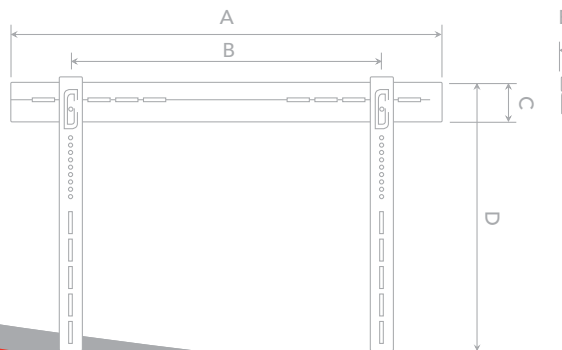

Our mounts are VESA compliant, adhering to international standards.

Product Dimensions:

A: 756mm D: 533mm
B: 750mm E: 13mm
C: 92mm

This mount is designed to accommodate the following:

Screen sizes

Screen type

Screen type

Screen type

Max weight

13mm
SLIMLINE MOUNT

Product features:

Ultra slim mount ideal for LED TVs.
Profile from wall is just 13mm.

HARDWARE
INCLUDED

Mounting hardware and fully illustrated instructions included to guarantee a hassle free installation.

BLACK

Black powder coated quality finish.

Packaging information:

Packaging Style: Art carton
Packaging Dims: H:760mm L:95mm D:35mm
Barcode No: 941537400135
Product Weight: 2541g
Packaging Weight: 63g
Overall Weight: 2604g