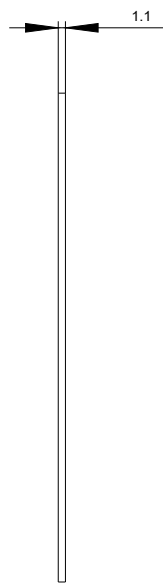

09.03.2015