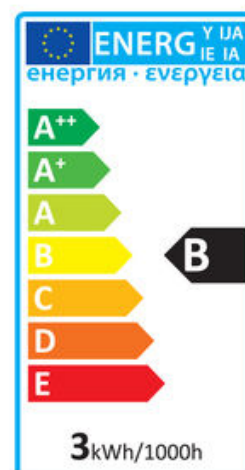

Energy Rating

Technical Packaging Details

Barcode

023942522430

EAN 128

(02)00023942522430(37)04(91)204

EAN 14

50023942522435

Pack Dimensions(HxWxL)

117 x 40 x 40

Pack Weight

65

MOQ

10

Carton Dimensions (HxWxL)

146 x 95 x 223

Cartons/Pallet

198

Layers/Pallet

6

Units/Pallet

1980

02/07/2014