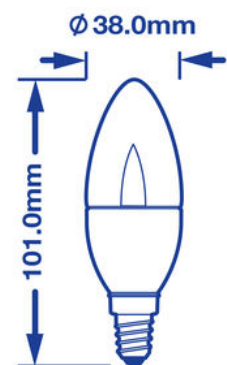

Verbatim LED VxRGB Natural Vision Candle E14 2.5W

1900K Warm White 50 LM

- E14 Socket
- 220 - 240 Voltage
- 25,000 hours Lifetime
- 64% Energy Saving
- Lumen: 50
- Special features: VxRGB Natural Vision - 1900K candle-like warm light

Product Number	52243
General Data	
Lamp Socket	E14
Electric Data	
Wattage (W)	2.5
Voltage (V)	220 - 240
Dimmable	no
Power Factor	0.40
Operating Frequency (Hz)	50-60
Geometric Data	
Length (mm)	101
Diameter (in mm)	38
Weight (g)	52
Photometric Data	
Luminous Flux (lm)	50
CRI	85
CCT (K)	1900
Beam Angle (°)	100
Luminous Efficacy (lm/W)	20
Lifetime (hrs)	25,000
Switching Cycle	20,000

50023942522435

Pack Dimensions(HxWxL)

117 x 40 x 40

Pack Weight

65

MOQ

10

Carton Dimensions (HxWxL)

146 x 95 x 223

Cartons/Pallet

198

Layers/Pallet

6

Units/Pallet

1980

02/07/2014