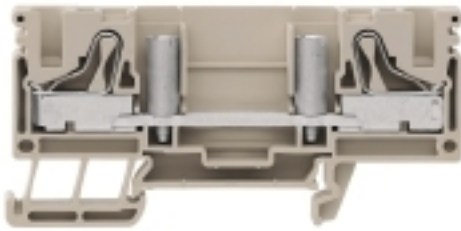

P-series PTD 6/10/STB

Weidmüller Interface GmbH & Co. KG
Klingenbergstraße 16
D-32758 Detmold
Germany
Fon: +49 5231 1429-0
Fax: +49 5231 14292083
www.weidmueller.com

Current and voltage transformer wiring

Our test disconnect terminal blocks featuring spring and screw connection technology allow you to create all the important converter circuits for measuring current, voltage and power in a safe and sophisticated way.

General ordering data

Type	PTD 6/10/STB
Order No.	1084790000
Version	Feed-through terminal, PUSH IN, 6 mm², 800 V, 57 A, without, Dark Beige
GTIN (EAN)	4032248847631
Qty.	50 pc(s).