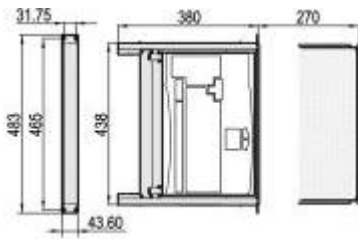

**19" - drawer with keyboard - 1 U**

**Article number: 60118-376**

- Keyboard incl. function keys, number block, touchpad
- Telescopic
- Connection to PS 2 or IBM PC/AT possible, adapter enclosed
- Colour light-grey (RAL 7035) or dark-grey (RAL 7021)

**Delivery quantity: kit**

Item	Qty	Description
1	1	19"-drawer with keyboard, 1 U, front panel

**Technical data:**

Height	Width	Depth	Description	Colour
1 U	483 mm	380 mm	English keyboard	RAL 7035 light grey