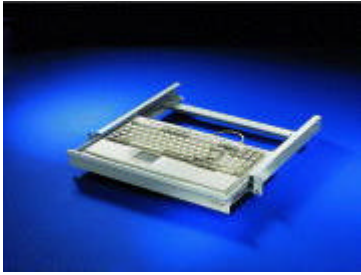

**19" - drawer with keyboard - 1 U**

**Article number: 60118-376**

- Keyboard incl. function keys, number block, touchpad
- Telescopic
- Connection to PS 2 or IBM PC/AT possible, adapter enclosed
- Colour light-grey (RAL 7035) or dark-grey (RAL 7021)

**Delivery quantity: kit**

Item	Qty	Description
1	1	19"-drawer with keyboard, 1 U, front panel

**Technical data:**

Height	Width	Depth	Description	Colour
1 U	483 mm	380 mm	English keyboard	RAL 7035 light grey