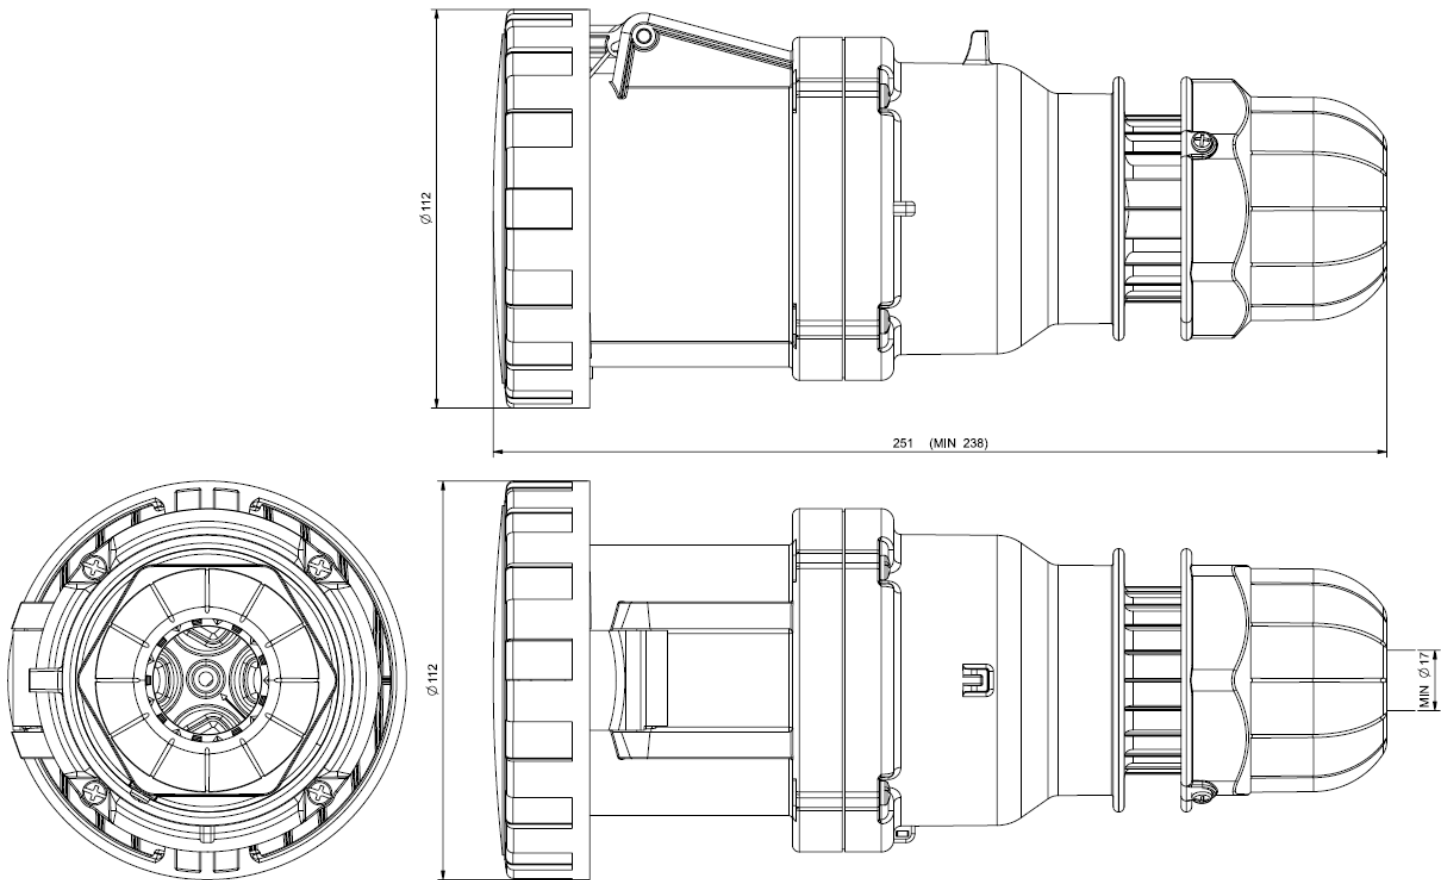

### Straight Industrial Power Socket

RS Stock number 724-9160

#### Specifications:

Rated current:	63A
Poles:	3P+E
Hour Position:	6h
Rated Voltage:	380-415V
Working Frequency:	50Hz
Working Frequency:	60Hz
Colour:	Red
Syntetical Description:	Connector
Protection Degree:	IP66/IP67
Types of available outlets:	Straight
Type:	Mantle Terminals
Notes:	Easy-Plug

**Note:** Maximum Cable Size - 31 mm