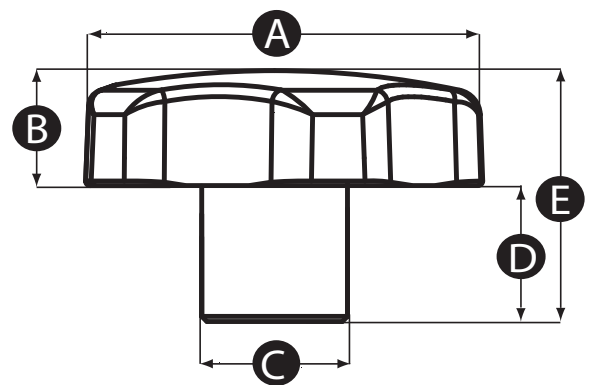

DataSheet

Female Metal Lobe Knob

Material

Pressed stainless steel spot welded stainless steel boss.

Finish

Matt

Thread

Machined thread

Part No.	A	B	C	D	E	Thread size
478614	40	12	14	12	24	M8
478624	50	14	18	18	31	M10
478620	60	18	20	21	39	M12