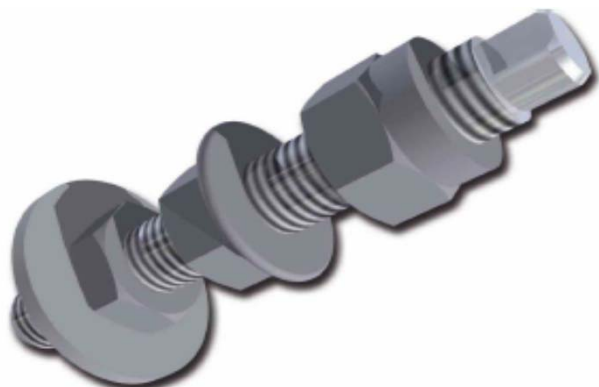

# Height Adjusters

## Applications

- Gensets
- Marine Engines
- Diesel Engines
- Pumps
- HVAC
- Conveyors
- Machinery

Typical Assembly

Height Adjusters are available in various sizes to suit a wide range of mounts as listed in the table. They are designed to facilitate both levelling and securing of the respective equipment.

The Kits are supplied complete with Washer and Nut for Fastening to the Mounting, and also 2 x Nuts c/w Lock Washer for the Engine Foot Fastening.

KIT12-12-95

KIT12-16-105.5

KIT16-16-110  
KIT20-20-135

RS Ref:	Fibet Ref:	H	D	A	Washer	Locking Washer	Bottom Nut	Flange Nut	Adjusting Nut	Top Nut
					(Ref: 1)	(Ref: 2)	(Ref: 3)	(Ref: 4)	(Ref: 5)	(Ref: 6)
742-6831	KIT12-12-95	95	M12	20	36 x 14 x 3		M12	M12		M12
742-6834	KIT12-16-105.5	105.5	M12	24	28 x 15 x 2.5	■	M16		M16	M16
742-6838	KIT16-16-110	110	M16	20	48 x 17 x 3	■	M16		M16	M16
742-6847	KIT20-20-135	135	M20	30	60 x 22 x 3.5		M20		M20	M20