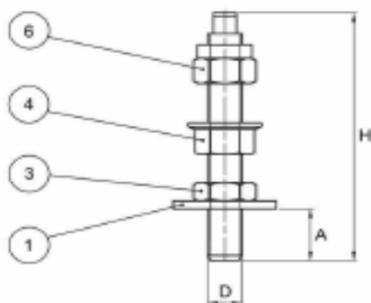

## Applications

- Gensets
- Marine Engines
- Diesel Engines
- Pumps
- HVAC
- Conveyors
- Machinery

Typical Assembly

Height Adjusters are available in various sizes to suit a wide range of mounts as listed in the table. They are designed to facilitate both levelling and securing of the respective equipment.

The Kits are supplied complete with Washer and Nut for Fastening to the Mounting, and also 2 x Nuts c/w Lock Washer for the Engine Foot Fastening.

KIT12-12-95

KIT12-16-105.5

KIT16-16-110  
KIT20-20-135

RS Ref:	Fibet Ref:	H	D	A	Washer	Locking Washer	Bottom Nut	Flange Nut	Adjusting Nut	Top Nut
					(Ref: 1)	(Ref: 2)	(Ref: 3)	(Ref: 4)	(Ref: 5)	(Ref: 6)
742-6831	KIT12-12-95	95	M12	20	36 x 14 x 3		M12	M12		M12
742-6834	KIT12-16-105.5	105.5	M12	24	28 x 15 x 2.5	■	M16		M16	M16
742-6838	KIT16-16-110	110	M16	20	48 x 17 x 3	■	M16		M16	M16
742-6847	KIT20-20-135	135	M20	30	60 x 22 x 3.5		M20		M20	M20