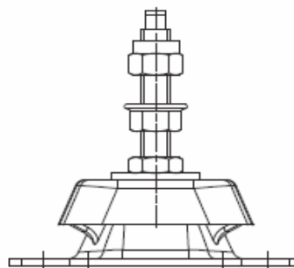

The Kits are supplied complete with Washer and Nut for Fastening to the Mounting, and also 2 x Nuts c/w Lock Washer for the Engine Foot Fastening.

KIT12-12-95

KIT12-16-105.5

KIT16-16-110  
KIT20-20-135

RS Ref:	Fibet Ref:	H	D	A	Washer	Locking Washer	Bottom Nut	Flange Nut	Adjusting Nut	Top Nut
					(Ref: 1)	(Ref: 2)	(Ref: 3)	(Ref: 4)	(Ref: 5)	(Ref: 6)
742-6831	KIT12-12-95	95	M12	20	36 x 14 x 3		M12	M12		M12
742-6834	KIT12-16-105.5	105.5	M12	24	28 x 15 x 2.5	■	M16		M16	M16
742-6838	KIT16-16-110	110	M16	20	48 x 17 x 3	■	M16		M16	M16
742-6847	KIT20-20-135	135	M20	30	60 x 22 x 3.5		M20		M20	M20

## Height Adjuster Applications

RS Mount Ref:	Fibet Mount Ref:	RS Ref: Fibet Ref:	Height Adjuster Option			
			742-6831	742-6834	742-6838	742-6847
			KIT12-12-95	KIT12-16-105.5	KIT16-16-110	KIT20-20-135
<b>Bobbin Mount End Stop - Type DE</b>						
720-3360	7540DE12-60		✓	✓		
<b>Rectangular Bell Mounts - Type CCFQ</b>						
720-3372	CCFQ804012-45		✓	✓		
720-3376	CCFQ804012-60		✓	✓		
720-3385	CCFQ804012-70		✓	✓		
720-3388	CCFQ1045016-45				✓	
720-3382	CCFQ1045016-60				✓	
720-3391	CCFQ1045016-70				✓	
720-3394	CCFQ1307020-45					✓
720-3398	CCFQ1307020-60					✓
720-3408	CCFQ1307020-70					✓
<b>Bell Mounts - Type CFAB</b>						
720-3473	CFAB-XW		✓	✓		
720-3477	CFAB-W		✓	✓		
720-3486	CFAB-K		✓	✓		
<b>Bell Mounts - Type CFBMH</b>						
720-3521	CFBMH923512M		✓	✓		
720-3512	CFBMH923512W		✓	✓		
720-3524	CFBMH1063816W				✓	
720-3528	CFBMH1063816M				✓	
720-3537	CFBMH1444816W				✓	
720-3530	CFBMH1444816M				✓	
<b>Bell Mounts - Type CFBMS</b>						
720-3495	CFBMS833512M		✓	✓		
720-3492	CFBMS833512W		✓	✓		
720-3499	CFBMS1064216W				✓	
720-3509	CFBMS1064216M				✓	
720-3502	CFBMS1505416W				✓	
720-3506	CFBMS1505416M				✓	