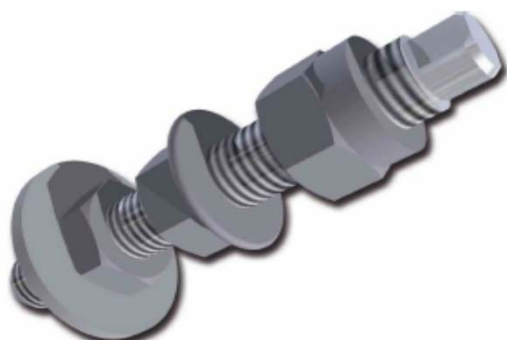

Height Adjuster Applications

RS Mount Ref:	Fibet Mount Ref:	RS Ref: Fibet Ref:	Height Adjuster Option			
			742-6831	742-6834	742-6838	742-6847
			KIT12-12-95	KIT12-16-105.5	KIT16-16-110	KIT20-20-135
Bobbin Mount End Stop - Type DE						
720-3360	7540DE12-60		✓	✓		
Rectangular Bell Mounts - Type CCFQ						
720-3372	CCFQ804012-45		✓	✓		
720-3376	CCFQ804012-60		✓	✓		
720-3385	CCFQ804012-70		✓	✓		
720-3388	CCFQ1045016-45				✓	
720-3382	CCFQ1045016-60				✓	
720-3391	CCFQ1045016-70				✓	
720-3394	CCFQ1307020-45					✓
720-3398	CCFQ1307020-60					✓
720-3408	CCFQ1307020-70					✓
Bell Mounts - Type CFAB						
720-3473	CFAB-XW		✓	✓		
720-3477	CFAB-W		✓	✓		
720-3486	CFAB-K		✓	✓		
Bell Mounts - Type CFBMH						
720-3521	CFBMH923512M		✓	✓		
720-3512	CFBMH923512W		✓	✓		
720-3524	CFBMH1063816W				✓	
720-3528	CFBMH1063816M				✓	
720-3537	CFBMH1444816W				✓	
720-3530	CFBMH1444816M				✓	
Bell Mounts - Type CFBMS						
720-3495	CFBMS833512M		✓	✓		
720-3492	CFBMS833512W		✓	✓		
720-3499	CFBMS1064216W				✓	
720-3509	CFBMS1064216M				✓	
720-3502	CFBMS1505416W				✓	
720-3506	CFBMS1505416M				✓