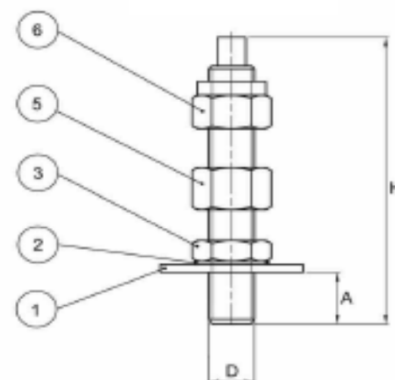

The Kits are supplied complete with Washer and Nut for Fastening to the Mounting, and also 2 x Nuts c/w Lock Washer for the Engine Foot Fastening.

KIT12-12-95

KIT12-16-105.5

KIT16-16-110  
KIT20-20-135

RS Ref:	Fibet Ref:	H	D	A	Washer	Locking Washer	Bottom Nut	Flange Nut	Adjusting Nut	Top Nut
					(Ref: 1)	(Ref: 2)	(Ref: 3)	(Ref: 4)	(Ref: 5)	(Ref: 6)
742-6831	KIT12-12-95	95	M12	20	36 x 14 x 3		M12	M12		M12
742-6834	KIT12-16-105.5	105.5	M12	24	28 x 15 x 2.5	■	M16		M16	M16
742-6838	KIT16-16-110	110	M16	20	48 x 17 x 3	■	M16		M16	M16
742-6847	KIT20-20-135	135	M20	30	60 x 22 x 3.5		M20		M20	M20

## Height Adjuster Applications

RS Mount Ref:	Fibet Mount Ref:	RS Ref: Fibet Ref:	Height Adjuster Option			
			742-6831	742-6834	742-6838	742-6847
			KIT12-12-95	KIT12-16-105.5	KIT16-16-110	KIT20-20-135
<b>Bobbin Mount End Stop - Type DE</b>						
720-3360	7540DE12-60		✓	✓		
<b>Rectangular Bell Mounts - Type CCFQ</b>						
720-3372	CCFQ804012-45		✓	✓		
720-3376	CCFQ804012-60		✓	✓		
720-3385	CCFQ804012-70		✓	✓		
720-3388	CCFQ1045016-45				✓	
720-3382	CCFQ1045016-60				✓	
720-3391	CCFQ1045016-70				✓	
720-3394	CCFQ1307020-45					✓
720-3398	CCFQ1307020-60					✓
720-3408	CCFQ1307020-70					✓
<b>Bell Mounts - Type CFAB</b>						
720-3473	CFAB-XW		✓	✓		
720-3477	CFAB-W		✓	✓		
720-3486	CFAB-K		✓	✓		
<b>Bell Mounts - Type CFBMH</b>						
720-3521	CFBMH923512M		✓	✓		
720-3512	CFBMH923512W		✓	✓		
720-3524	CFBMH1063816W				✓	
720-3528	CFBMH1063816M				✓	
720-3537	CFBMH1444816W				✓	
720-3530	CFBMH1444816M				✓	
<b>Bell Mounts - Type CFBMS</b>						
720-3495	CFBMS833512M		✓	✓		
720-3492	CFBMS833512W		✓	✓		
720-3499	CFBMS1064216W				✓	
720-3509	CFBMS1064216M				✓	
720-3502	CFBMS1505416W				✓	
720-3506	CFBMS1505416M				✓	