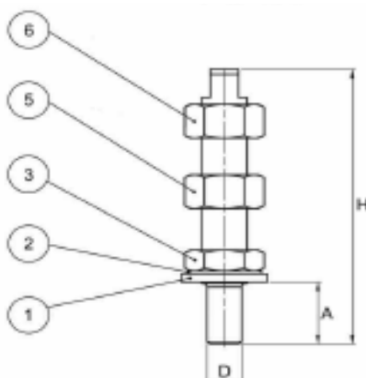

## Applications

- Gensets
- Marine Engines
- Diesel Engines
- Pumps
- HVAC
- Conveyors
- Machinery

Typical Assembly

Height Adjusters are available in various sizes to suit a wide range of mounts as listed in the table. They are designed to facilitate both levelling and securing of the respective equipment.

The Kits are supplied complete with Washer and Nut for Fastening to the Mounting, and also 2 x Nuts c/w Lock Washer for the Engine Foot Fastening.

KIT12-12-95

KIT12-16-105.5

KIT16-16-110  
KIT20-20-135

RS Ref:	Fibet Ref:	H	D	A	Washer	Locking Washer	Bottom Nut	Flange Nut	Adjusting Nut	Top Nut
					(Ref: 1)	(Ref: 2)	(Ref: 3)	(Ref: 4)	(Ref: 5)	(Ref: 6)
742-6831	KIT12-12-95	95	M12	20	36 x 14 x 3		M12	M12		M12
742-6834	KIT12-16-105.5	105.5	M12	24	28 x 15 x 2.5	■	M16		M16	M16
742-6838	KIT16-16-110	110	M16	20	48 x 17 x 3	■	M16		M16	M16
742-6847	KIT20-20-135	135	M20	30	60 x 22 x 3.5		M20		M20	M20