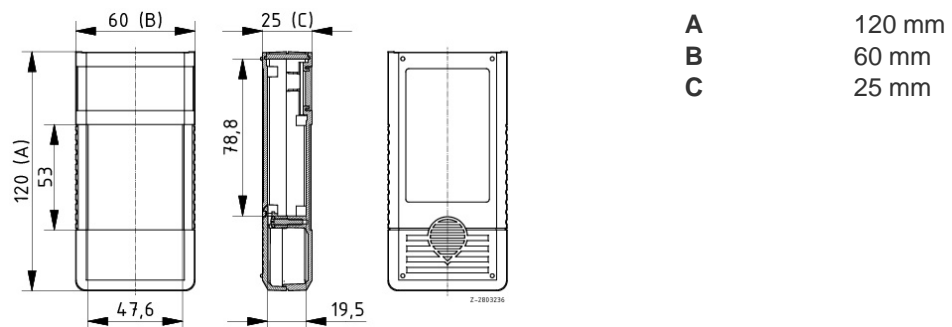

BOS 500

BOS 500 / 501 / 502 / 503

BOS 500 with panoramic display screen and compartment for 9V block battery

Order no.: 34500000

Colour	Black
Colour of enclosure group	Depending on the model: black, similar to RAL 9005, or agate grey, similar to RAL 7038; special colours on request
Protection class	Depending on the model: IP 40 / IP 65/DIN EN 60529
Enclosure material	ABS, seal made of CR; for details see Technical Information

Scope of delivery: Lid, base, front panel, battery compartment lid, screw, panoramic display screen

Technical drawings	3D product data in STEP format: Registration necessary Basic drawing for processing work: 34500000_BOS-500-G.dxf (648 KB) Catalogue drawing in DXF format: 34500000_BOS-500.dxf (750 KB) Catalogue drawing in PDF format: 34500000_BOS-500.pdf (67 KB)
Chapter download	BOS_GB.pdf (746 KB)