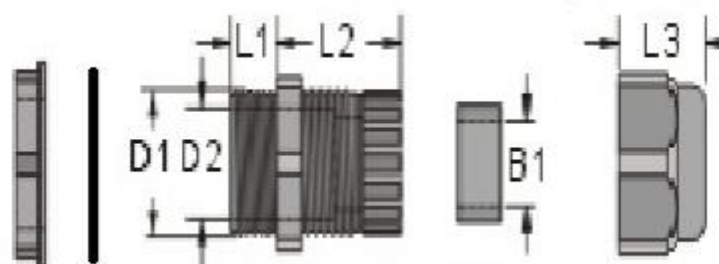

ENGLISH

Datasheet

Stock No: 822-9754

RS Pro Round Top Cable Gland

Features:

- Material: UL approved Nylon 66, 94V-2
- Colour: Grey, available in other colours.
- Application: Suit a variety of applications, and diverse industries
- Function: Mount gland to pre-drilled panel hole, use locknut to fix gland on board, insert the cables in the seal, and then tighten up the nut to hold cables in position
- Simply and quickly fixed, high degree of the protection IP68 preventing dust and water
- PG THREAD (DIN STANDARD) WITH WASHER
- Protection: IP68 (only if the washer is assembled)