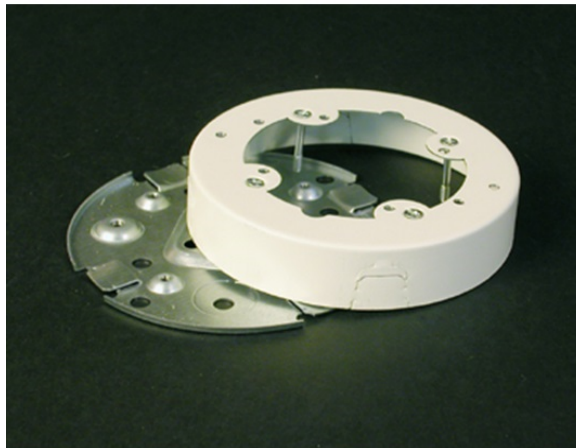

500/700 Solid Base Fixture Box Fitting

V5738, 5738WH, VC5738,
5738WHC

Used to hang fixtures. Cover accepts devices with mounting screw centers of 2 3/4", 3 1/2", and 4 1/16" [70mm, 89mm, and 103mm]. Base has four holes for fixture studs, four 1/2" trade size KOs, and raised section for no-bolt fixture-stud. Use as a junction or pull box with 5736 Blank Cover. Outside diameter 4 3/4" [121mm]. NOTE: Certified to Canadian Safety Standards for sale in Canada. When ordering these products, change the "V" color prefix to "VC" or the "WH" color suffix to "WHC" to denote the Canadian versions.

features & benefits

specifications

General Info

Available Colors:

V5738 - Ivory

5738WH - White

Product Series: 500, 700

Component Type: Boxes

Technical Information

Material: Steel

Capacity: Single-Channel