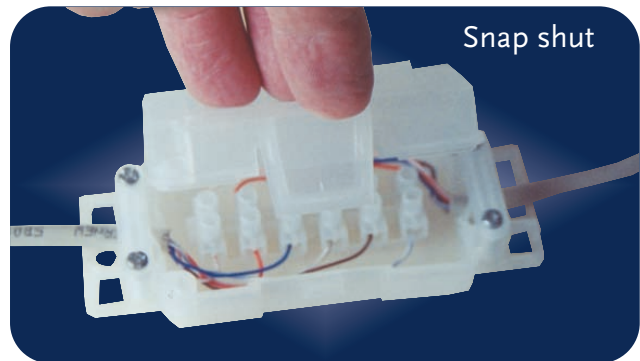

## CHOC30A - Second to none

Cable clamps are outside of the terminal enclosure

Cable clamp is reversible to accommodate a wide range of cable sizes

- Cable clamp is outside of the box - enabling easy use
- The cable clamp is assembled - saving time
- Fixings are outside of box - easy to use
- There are fixing points that allow the use of cable ties as an optional fixing method
- Comes in boxes of 50 - Contractors are more likely to buy 50 than the 'normal' 100 packs
- Lid can be screwed closed if required - additional security

Snap shut

Quick release lid

Alternative screw or cable tie fixing