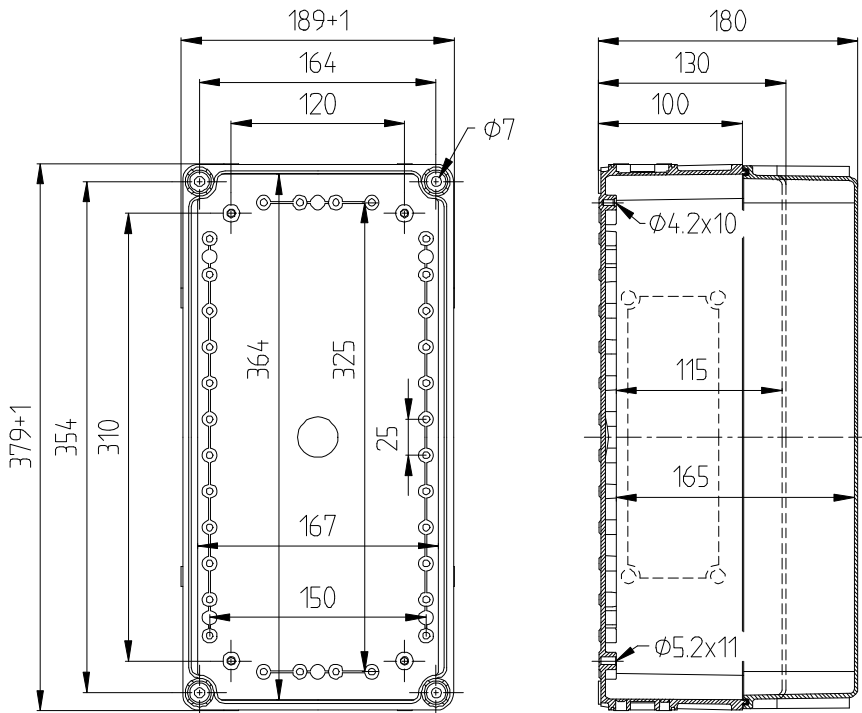

TECHNICAL INFORMATION:

Standard colour: RAL 7035

Ingress protection: IP 67 (IEC 529)

Flame resistance:

Temp.range in cont. use: Max. +80 °C

Temp. range of material: - 40 °C - + 120 °C

ACCESSORIES

Extension frame	EKJZR	DIN-Rail	EKV 24	Inspection window	L 12	Earth bar support	MB 26069
Extension frame	EKMZR	DIN-Rail	EKV 32	Inspection window	L 12 II	Earth bar set	MR 26059
Extension frame	EKOZR	DIN-Rail	EKV 34	Inspection window	L 13		
Extension frame	EKPZR	Fastening lug	FP 10674	Inspection window	L 24		
Extension frame	EKTZR	Inspection window	L 02	Inspection window	L 24 II		
Extension frame	EKUZR	Inspection window	L 04	Extension frame	MB 10391		
DIN-Rail	EKV 12	Inspection window	L 06	Corner plug	MB 10523		
DIN-Rail	EKV 14	Inspection window	L 08	Ventilation device	MB 10631		
DIN-Rail	EKV 22	Inspection window	L 10	Fastening lug	MB 10674