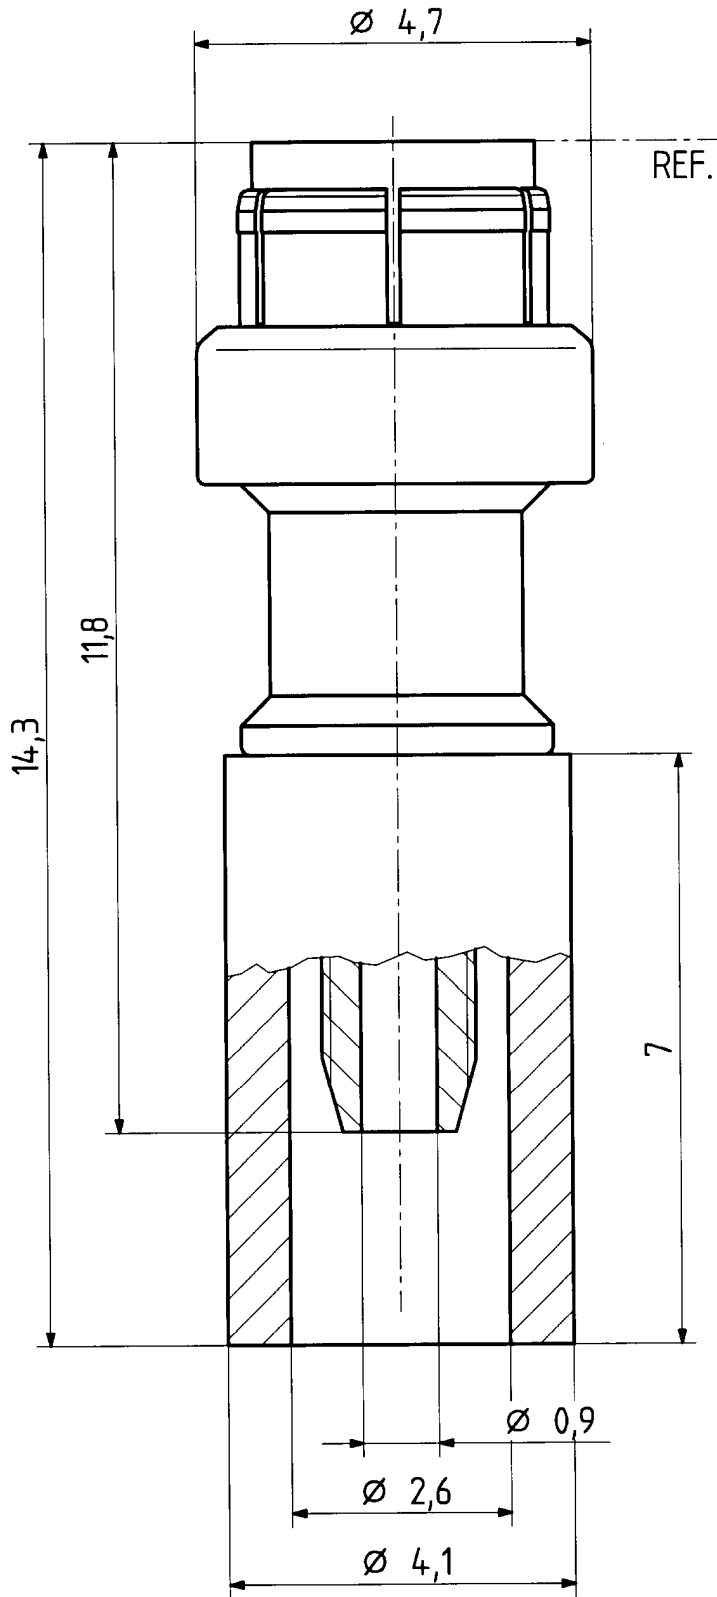

	date	sign
drawn	06.09.99	4788/STM
checked	24.09.99	4587/JL
approved	8.10.99	4587/JL

cable shortening dimension

scale 1.5:1

H+S 701 448.05

scale
12:1

HUBER + SUHNER RFX

dimensions in mm

drawing number

4.13.31838

OZ drawing :

Index

a